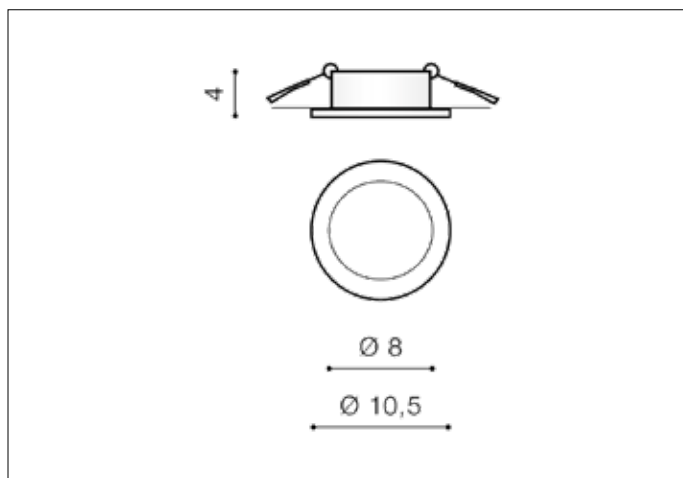

AZzardo[®]
LIGHTING

IBIZA WHITE/WHITE
AZ2803, EAN 5901238428039

Dimensions height / width / length [cm] Product Specifications

Product	4 x 10,5 x N/A
Mounting inlet:	3,8 x 9 x N/A
Ceiling base:	N/A x N/A x N/A
Shades	N/A x N/A x N/A

Line	TECHNICAL
Type	Downlight
Type of track	N/A
Colour	White / White
Material	Aluminium
Light source	1
Type of socket	GU10
Lumens	N/A
Kelvins	N/A
Beam angle	N/A
Dimmable	N/A
CCT	N/A
RGB	N/A
RA	N/A
App remote control	N/A
Remote control	N/A
Voltage	230V
Power	max LED 50W
Switch location	N/A
Protection class	IP20
Tilt	45°
Rotation	N/A

Shipping info height / width / length [cm]

BOX 1:	6,5 x 11,5 x 10,5
BOX 2:	N/A x N/A x N/A
BOX 3:	N/A x N/A x N/A
Net weight [kg]	0,16
Gross weight [kg]	0,2

Energy efficiency

N/A

Azzardo Sp. z o.o.
ul. Strzeszyńska 33 60-479 Poznań,
NIP: 929-185-75-07