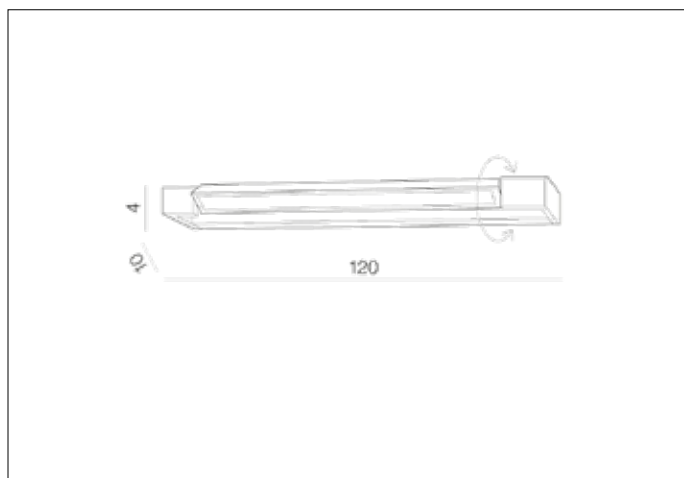

AZzardo[®]
LIGHTING

DALI 120 3000K WHITE
AZ2796, EAN 5901238427964

Dimensions height / width / length [cm] Product Specifications

Product	4 x 120 x 10
Mounting inlet:	N/A x N/A x N/A
Ceiling base:	N/A x N/A x N/A
Shades	N/A x N/A x N/A

Line	DECORATIVE
Type	Wall
Type of track	N/A
Colour	White
Material	Aluminium
Light source	1
Type of socket	LED INTEGRATED
Lumens	4320
Kelvins	3000
Beam angle	N/A
Dimmable	N/A
CCT	N/A
RGB	N/A
RA	N/A
App remote control	N/A
Remote control	N/A
Voltage	230V
Power	36W
Switch location	N/A
Protection class	IP44
Tilt	350°
Rotation	N/A

Shipping info height / width / length [cm]

BOX 1:	9 x 127 x 17
BOX 2:	N/A x N/A x N/A
BOX 3:	N/A x N/A x N/A
Net weight [kg]	2,7
Gross weight [kg]	3

Energy efficiency

Azzardo Sp. z o.o.
ul. Strzeszyńska 33 60-479 Poznań,
NIP: 929-185-75-07