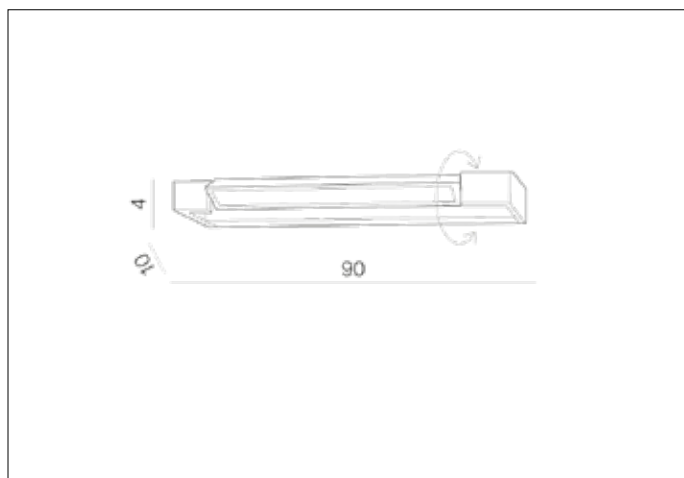

## Dimensions height / width / length [cm] Product Specifications

Product	4 x 90 x 10
Mounting inlet:	N/A x N/A x N/A
Ceiling base:	N/A x N/A x N/A
Shades	N/A x N/A x N/A

Line	DECORATIVE
Type	Wall
Type of track	N/A
Colour	White
Material	Aluminium
Light source	1
Type of socket	LED INTEGRATED
Lumens	2880
Kelvins	4000
Beam angle	N/A
Dimmable	N/A
CCT	N/A
RGB	N/A
RA	N/A
App remote control	N/A
Remote control	N/A
Voltage	230V
Power	24W
Switch location	N/A
Protection class	IP44
Tilt	350°
Rotation	N/A

## Shipping info height / width / length [cm]

BOX 1:	8 x 95 x 16
BOX 2:	N/A x N/A x N/A
BOX 3:	N/A x N/A x N/A
Net weight [kg]	2
Gross weight [kg]	2,3