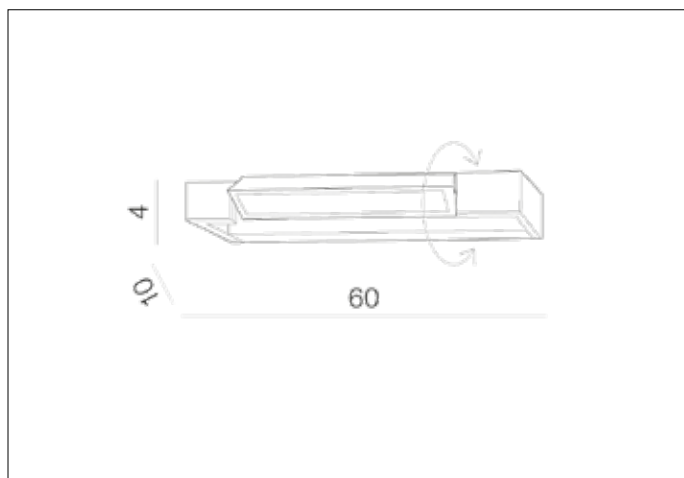

## Dimensions height / width / length [cm] Product Specifications

Product	4 x 60 x 10
Mounting inlet:	N/A x N/A x N/A
Ceiling base:	N/A x N/A x N/A
Shades	N/A x N/A x N/A

Line	DECORATIVE
Type	Wall
Type of track	N/A
Colour	White
Material	Aluminium
Light source	1
Type of socket	LED INTEGRATED
Lumens	2160
Kelvins	4000
Beam angle	N/A
Dimmable	N/A
CCT	N/A
RGB	N/A
RA	N/A
App remote control	N/A
Remote control	N/A
Voltage	230V
Power	18W
Switch location	N/A
Protection class	IP44
Tilt	350°
Rotation	N/A

## Shipping info height / width / length [cm]

BOX 1:	8 x 64 x 14
BOX 2:	N/A x N/A x N/A
BOX 3:	N/A x N/A x N/A
Net weight [kg]	1,4
Gross weight [kg]	1,6