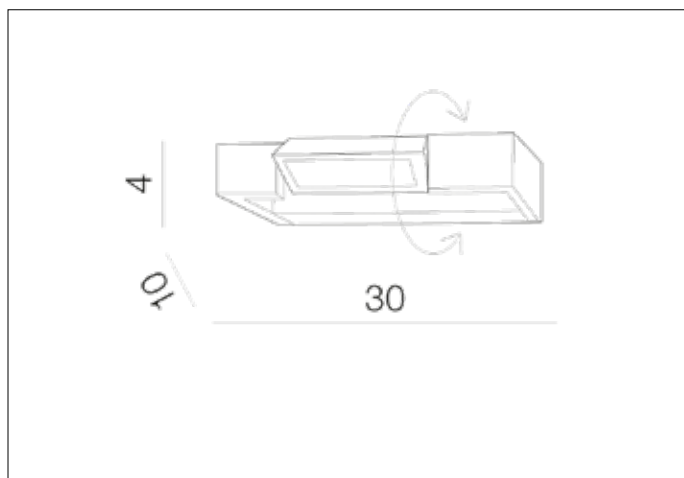

## Dimensions height / width / length [cm] Product Specifications

Product	4 x 30 x 10
Mounting inlet:	N/A x N/A x N/A
Ceiling base:	N/A x N/A x N/A
Shades	N/A x N/A x N/A

Line	DECORATIVE
Type	Wall
Type of track	N/A
Colour	White
Material	Aluminium
Light source	1
Type of socket	LED INTEGRATED
Lumens	1080
Kelvins	4000
Beam angle	N/A
Dimmable	N/A
CCT	N/A
RGB	N/A
RA	N/A
App remote control	N/A
Remote control	N/A
Voltage	230V
Power	9W
Switch location	N/A
Protection class	IP44
Tilt	350°
Rotation	N/A

## Shipping info height / width / length [cm]

BOX 1:	8 x 34 x 14
BOX 2:	N/A x N/A x N/A
BOX 3:	N/A x N/A x N/A
Net weight [kg]	0,9
Gross weight [kg]	1