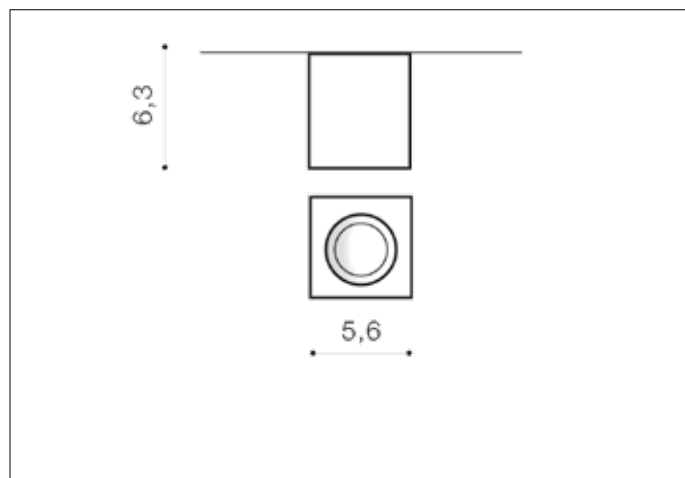

AZzardo[®]
LIGHTING

NANO SQUARE WHITE
AZ2786, EAN 5901238427865

Dimensions height / width / length [cm] Product Specifications

Product	6,3 x 5,6 x 5,6
Mounting inlet:	N/A x N/A x N/A
Ceiling base:	N/A x N/A x N/A
Shades	N/A x N/A x N/A

Line	TECHNICAL
Type	Exposed Downlight
Type of track	N/A
Colour	White
Material	Aluminium
Light source	1
Type of socket	LED INTEGRATED
Lumens	360
Kelvins	3200
Beam angle	26°
Dimmable	N/A
CCT	N/A
RGB	N/A
RA	? 80
App remote control	N/A
Remote control	N/A
Voltage	230V
Power	6W
Switch location	N/A
Protection class	IP20
Tilt	N/A
Rotation	N/A

Shipping info height / width / length [cm]

BOX 1:	6,5 x 11 x 6,5
BOX 2:	N/A x N/A x N/A
BOX 3:	N/A x N/A x N/A
Net weight [kg]	0,3
Gross weight [kg]	0,35

Energy efficiency

Azzardo Sp. z o.o.
ul. Strzeszyńska 33 60-479 Poznań,
NIP: 929-185-75-07