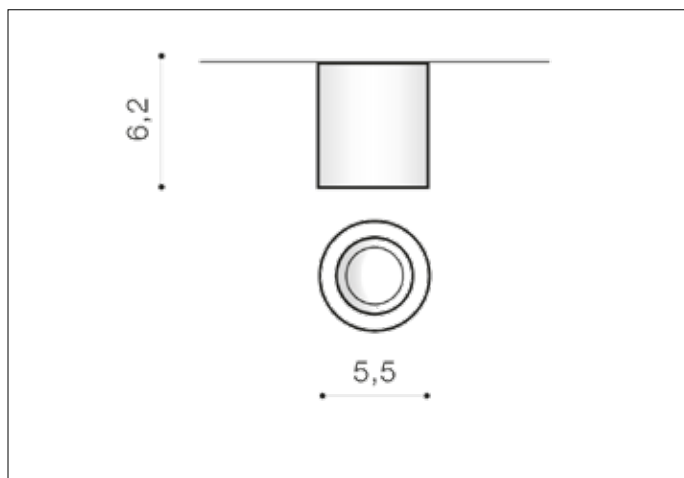

### Dimensions height / width / length [cm] Product Specifications

Product	6,2 x 5,5 x N/A
Mounting inlet:	N/A x N/A x N/A
Ceiling base:	N/A x N/A x N/A
Shades	N/A x N/A x N/A

Line	TECHNICAL
Type	Exposed Downlight
Type of track	N/A
Colour	White
Material	Aluminium
Light source	1
Type of socket	LED INTEGRATED
Lumens	405
Kelvins	3000
Beam angle	26°
Dimmable	N/A
CCT	N/A
RGB	N/A
RA	? 80
App remote control	N/A
Remote control	N/A
Voltage	230V
Power	6W
Switch location	N/A
Protection class	IP20
Tilt	N/A
Rotation	N/A

### Shipping info height / width / length [cm]

BOX 1:	6,5 x 11 x 6,5
BOX 2:	N/A x N/A x N/A
BOX 3:	N/A x N/A x N/A
Net weight [kg]	0,2
Gross weight [kg]	0,25