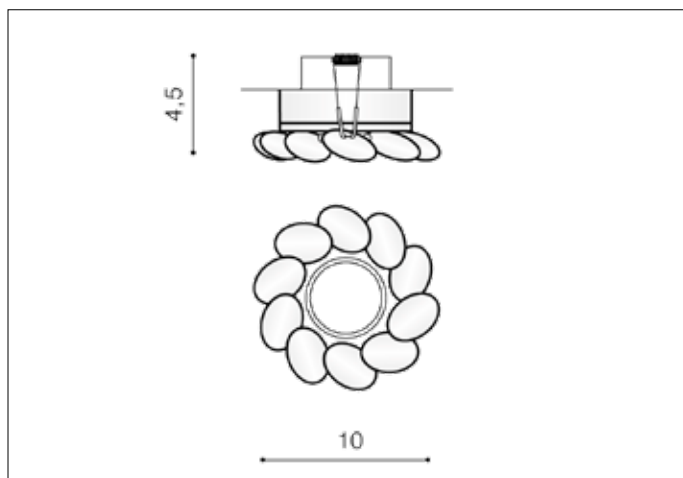

## Dimensions height / width / length [cm] Product Specifications

Product	4,5 x 10 x N/A
Mounting inlet:	2,5 x 5,4 x N/A
Ceiling base:	N/A x N/A x N/A
Shades	N/A x N/A x N/A

Line	TECHNICAL
Type	Downlight
Type of track	N/A
Colour	Gold
Material	Crystal / Aluminium
Light source	1
Type of socket	GU10
Lumens	N/A
Kelvins	N/A
Beam angle	N/A
Dimmable	N/A
CCT	N/A
RGB	N/A
RA	N/A
App remote control	N/A
Remote control	N/A
Voltage	230V
Power	max LED 50W
Switch location	N/A
Protection class	IP20
Tilt	N/A
Rotation	N/A

## Shipping info height / width / length [cm]

BOX 1:	6 x 11 x 10,5
BOX 2:	N/A x N/A x N/A
BOX 3:	N/A x N/A x N/A
Net weight [kg]	0,14
Gross weight [kg]	0,2