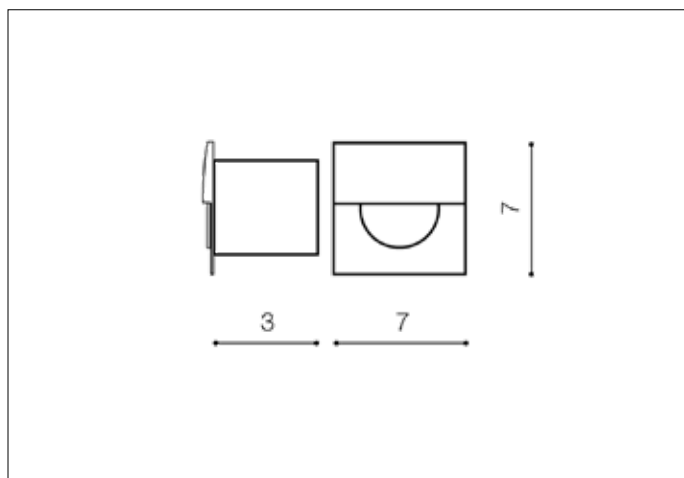

AZzardo[®]
 LIGHTING

 SANE 60 WHITE
 AZ2769, EAN 5901238427698

Dimensions height / width / length [cm] **Product Specifications**

Product	7 x 7 x 3
Mounting inlet:	5 x 5 x 2,5
Ceiling base:	N/A x N/A x N/A
Shades	N/A x N/A x N/A

Line	TECHNICAL
Type	Stairs
Type of track	N/A
Colour	White
Material	Acryl / Aluminium
Light source	1
Type of socket	LED INTEGRATED
Lumens	170
Kelvins	3000
Beam angle	N/A
Dimmable	N/A
CCT	N/A
RGB	N/A
RA	N/A
App remote control	N/A
Remote control	N/A
Voltage	230V
Power	2W
Switch location	N/A
Protection class	IP20
Tilt	N/A
Rotation	N/A

Shipping info height / width / length [cm]

BOX 1:	6 x 10 x 10
BOX 2:	N/A x N/A x N/A
BOX 3:	N/A x N/A x N/A
Net weight [kg]	0,15
Gross weight [kg]	0,18

Energy efficiency

Azzardo Sp. z o.o.
 ul. Strzeszyńska 33 60-479 Poznań,
 NIP: 929-185-75-07