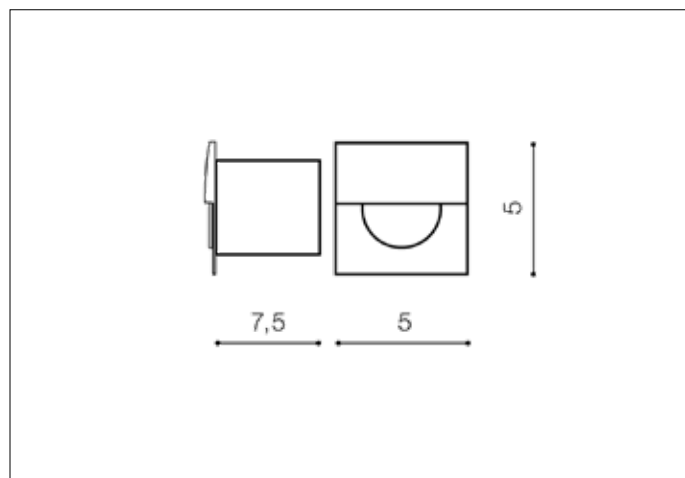

**AZzardo**<sup>®</sup>  
 LIGHTING

 SANE 40 WHITE  
 AZ2766, EAN 5901238427667

**Dimensions** height / width / length [cm] **Product Specifications**

Product	5 x 5 x 7,5
Mounting inlet:	4,8 x 4,8 x 7
Ceiling base:	N/A x N/A x N/A
Shades	N/A x N/A x N/A

Line	TECHNICAL
Type	Stairs
Type of track	N/A
Colour	White
Material	Acryl / Aluminium
Light source	1
Type of socket	LED INTEGRATED
Lumens	85
Kelvins	3000
Beam angle	N/A
Dimmable	N/A
CCT	N/A
RGB	N/A
RA	N/A
App remote control	N/A
Remote control	N/A
Voltage	230V
Power	1W
Switch location	N/A
Protection class	IP20
Tilt	N/A
Rotation	N/A

**Shipping info** height / width / length [cm]

BOX 1:	6,5 x 11 x 6,5
BOX 2:	N/A x N/A x N/A
BOX 3:	N/A x N/A x N/A
Net weight [kg]	0,1
Gross weight [kg]	0,15

**Energy efficiency**

 Azzardo Sp. z o.o.  
 ul. Strzeszyńska 33 60-479 Poznań,  
 NIP: 929-185-75-07