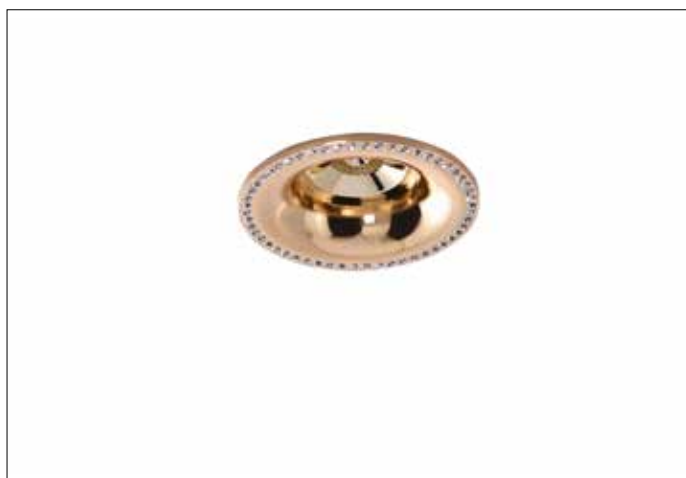

AZzardo[®]
LIGHTING

ADAMO MIDST DIAMOND GO
AZ2740, EAN 5901238427407

Dimensions height / width / length [cm] Product Specifications

Product	3,7 x 9 x N/A
Mounting inlet:	3,2 x 6,5 x N/A
Ceiling base:	N/A x N/A x N/A
Shades	N/A x N/A x N/A

Line	TECHNICAL
Type	Downlight
Type of track	N/A
Colour	Gold
Material	Aluminium
Light source	1
Type of socket	GU10
Lumens	N/A
Kelvins	N/A
Beam angle	N/A
Dimmable	N/A
CCT	N/A
RGB	N/A
RA	N/A
App remote control	N/A
Remote control	N/A
Voltage	230V
Power	max LED 50W
Switch location	N/A
Protection class	IP20
Tilt	N/A
Rotation	N/A