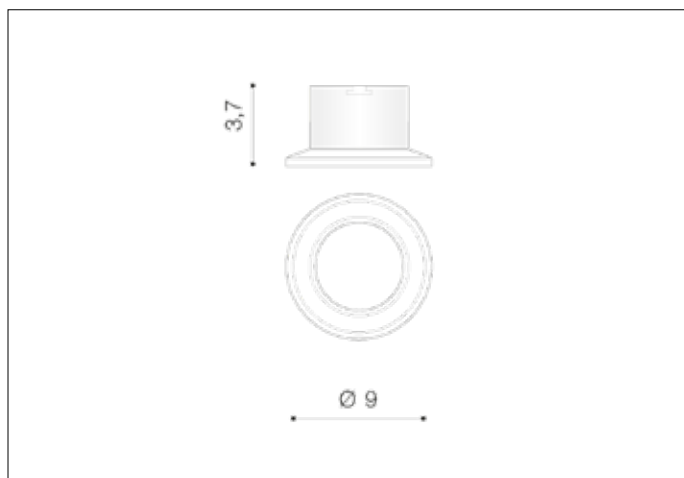

AZzardo[®]
LIGHTING

ADAMO MIDST DIAMOND GO
AZ2740, EAN 5901238427407

Dimensions height / width / length [cm] Product Specifications

Product	3,7 x 9 x N/A
Mounting inlet:	3,2 x 6,5 x N/A
Ceiling base:	N/A x N/A x N/A
Shades	N/A x N/A x N/A

Line	TECHNICAL
Type	Downlight
Type of track	N/A
Colour	Gold
Material	Aluminium
Light source	1
Type of socket	GU10
Lumens	N/A
Kelvins	N/A
Beam angle	N/A
Dimmable	N/A
CCT	N/A
RGB	N/A
RA	N/A
App remote control	N/A
Remote control	N/A
Voltage	230V
Power	max LED 50W
Switch location	N/A
Protection class	IP20
Tilt	N/A
Rotation	N/A

Shipping info height / width / length [cm]

BOX 1:	6 x 10 x 10
BOX 2:	N/A x N/A x N/A
BOX 3:	N/A x N/A x N/A
Net weight [kg]	0,12
Gross weight [kg]	0,15

Energy efficiency

N/A

Azzardo Sp. z o.o.
ul. Strzeszyńska 33 60-479 Poznań,
NIP: 929-185-75-07