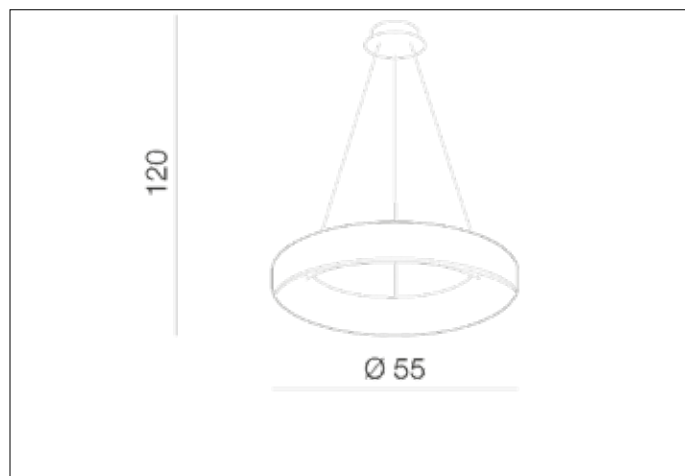

AZzardo[®]
 LIGHTING

SOVANA PENDANT 55 CCT GREY

AZ2729, EAN 5901238427292

Dimensions height / width / length [cm] **Product Specifications**

Product	120 x 55 x N/A
Mounting inlet:	N/A x N/A x N/A
Ceiling base:	4 x 26 x N/A
Shades	8 x 55 x N/A

Line	DECORATIVE
Type	Pendant
Type of track	N/A
Colour	Grey
Material	Aluminium / Acryl
Light source	1
Type of socket	LED INTEGRATED
Lumens	2750
Kelvins	2700 ~ 6500
Beam angle	N/A
Dimmable	YES
CCT	YES
RGB	N/A
RA	? 80
App remote control	N/A
Remote control	YES
Voltage	230V
Power	50W
Switch location	N/A
Protection class	IP20
Tilt	N/A
Rotation	N/A

Shipping info height / width / length [cm]

BOX 1:	12 x 67 x 67
BOX 2:	N/A x N/A x N/A
BOX 3:	N/A x N/A x N/A
Net weight [kg]	4,4
Gross weight [kg]	4,8

Energy efficiency

Azzardo Sp. z o.o.
 ul. Strzeszyńska 33 60-479 Poznań,
 NIP: 929-185-75-07