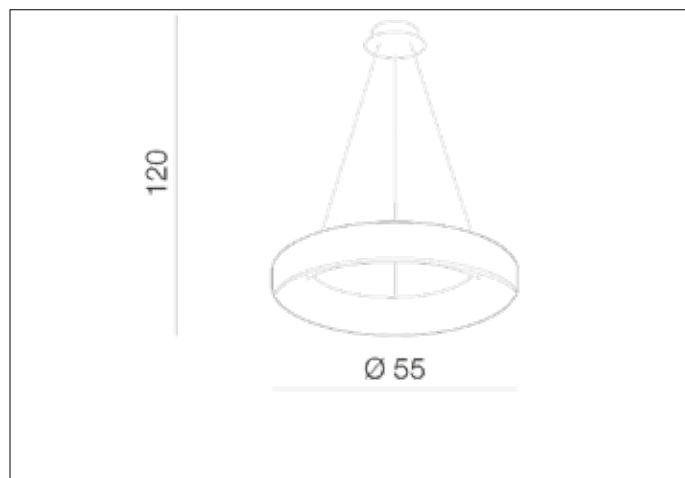

**AZzardo**<sup>®</sup>  
LIGHTING

SOVANA PENDANT 55 CCT BLACK  
AZ2728, EAN 5901238427285

### Dimensions height / width / length [cm] Product Specifications

Product	120 x 55 x N/A
Mounting inlet:	N/A x N/A x N/A
Ceiling base:	4 x 26 x N/A
Shades	8 x 55 x N/A

Line	DECORATIVE
Type	Pendant
Type of track	N/A
Colour	Black
Material	Aluminium / Acryl
Light source	1
Type of socket	LED INTEGRATED
Lumens	2750
Kelvins	2700 ~ 6500
Beam angle	N/A
Dimmable	YES
CCT	YES
RGB	N/A
RA	? 80
App remote control	N/A
Remote control	YES
Voltage	230V
Power	50W
Switch location	N/A
Protection class	IP20
Tilt	N/A
Rotation	N/A

### Shipping info height / width / length [cm]

BOX 1:	12 x 67 x 67
BOX 2:	N/A x N/A x N/A
BOX 3:	N/A x N/A x N/A
Net weight [kg]	4,4
Gross weight [kg]	4,8