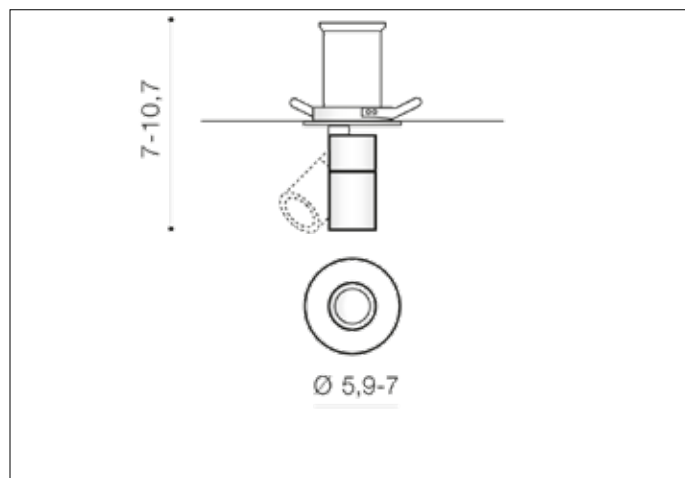

AZzardo[®]
LIGHTING

LINA BLACK

AZ2708, EAN 5901238427087

Dimensions height / width / length [cm] Product Specifications

Product	7 ~ 10,7 x 5,9 ~ 7 x N/A
Mounting inlet:	5,7 x 4,6 x N/A
Ceiling base:	N/A x N/A x N/A
Shades	N/A x N/A x N/A

Line	TECHNICAL
Type	Downlight
Type of track	N/A
Colour	Black
Material	Aluminium
Light source	1
Type of socket	LED INTEGRATED
Lumens	160
Kelvins	3000
Beam angle	19°
Dimmable	N/A
CCT	N/A
RGB	N/A
RA	? 80
App remote control	N/A
Remote control	N/A
Voltage	230V
Power	3W
Switch location	N/A
Protection class	IP20
Tilt	90°
Rotation	N/A

Shipping info height / width / length [cm]

BOX 1:	9 x 7 x 7
BOX 2:	N/A x N/A x N/A
BOX 3:	N/A x N/A x N/A
Net weight [kg]	0,18
Gross weight [kg]	0,2

Energy efficiency

Azzardo Sp. z o.o.
ul. Strzeszyńska 33 60-479 Poznań,
NIP: 929-185-75-07