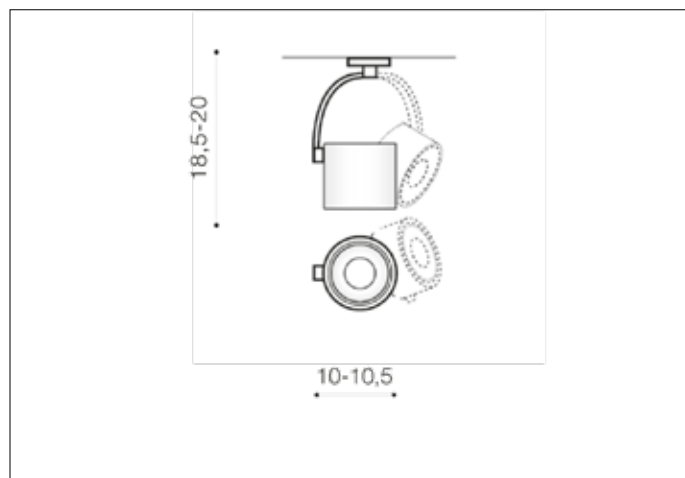

AZzardo[®]
 LIGHTING

 COSTA ARM WHITE
 AZ2703, EAN 5901238427032

Dimensions height / width / length [cm] **Product Specifications**

Product	18,5 ~ 20 x 10 ~ 10,5 x 11,5
Mounting inlet:	N/A x N/A x N/A
Ceiling base:	1,3 x 7 x N/A
Shades	8,8 x 10 x N/A

Shipping info height / width / length [cm]

BOX 1:	19,5 x 13,5 x 9
BOX 2:	N/A x N/A x N/A
BOX 3:	N/A x N/A x N/A
Net weight [kg]	0,5
Gross weight [kg]	0,57

Energy efficiency

Azzardo Sp. z o.o.
 ul. Strzeszyńska 33 60-479 Poznań,
 NIP: 929-185-75-07

www.azzardolighting.com

Line	TECHNICAL
Type	Exposed Downlight
Type of track	N/A
Colour	White
Material	Aluminium
Light source	1
Type of socket	LED INTEGRATED
Lumens	1020
Kelvins	3000
Beam angle	24°
Dimmable	N/A
CCT	N/A
RGB	N/A
RA	? 80
App remote control	N/A
Remote control	N/A
Voltage	230V
Power	12W
Switch location	N/A
Protection class	IP20
Tilt	350°
Rotation	360°