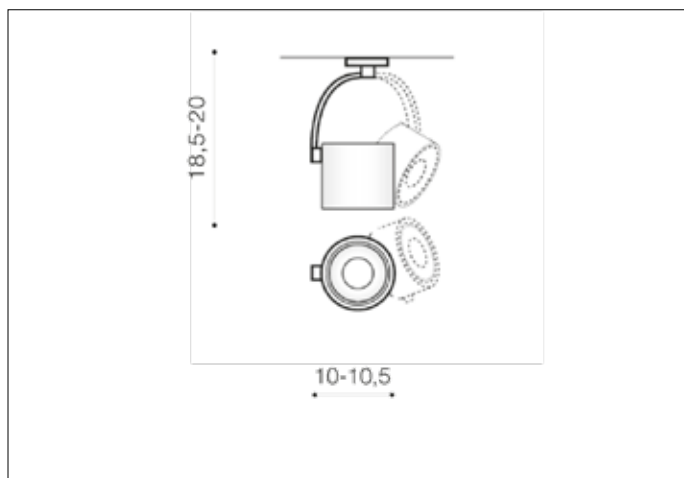

AZzardo[®]
LIGHTING

COSTA ARM BLACK
AZ2702, EAN 5901238427025

Dimensions height / width / length [cm] Product Specifications

Product	18,5 ~ 20 x 10 ~ 10,5 x 11,5
Mounting inlet:	N/A x N/A x N/A
Ceiling base:	1,3 x 7 x N/A
Shades	8,8 x 10 x N/A

Line	TECHNICAL
Type	Exposed Downlight
Type of track	N/A
Colour	Black
Material	Aluminium
Light source	1
Type of socket	LED INTEGRATED
Lumens	1020
Kelvins	3000
Beam angle	24°
Dimmable	N/A
CCT	N/A
RGB	N/A
RA	? 80
App remote control	N/A
Remote control	N/A
Voltage	230V
Power	12W
Switch location	N/A
Protection class	IP20
Tilt	350°
Rotation	360°

Shipping info height / width / length [cm]

BOX 1:	19,5 x 13,5 x 9
BOX 2:	N/A x N/A x N/A
BOX 3:	N/A x N/A x N/A
Net weight [kg]	0,5
Gross weight [kg]	0,57

Energy efficiency

Azzardo Sp. z o.o.
ul. Strzeszyńska 33 60-479 Poznań,
NIP: 929-185-75-07