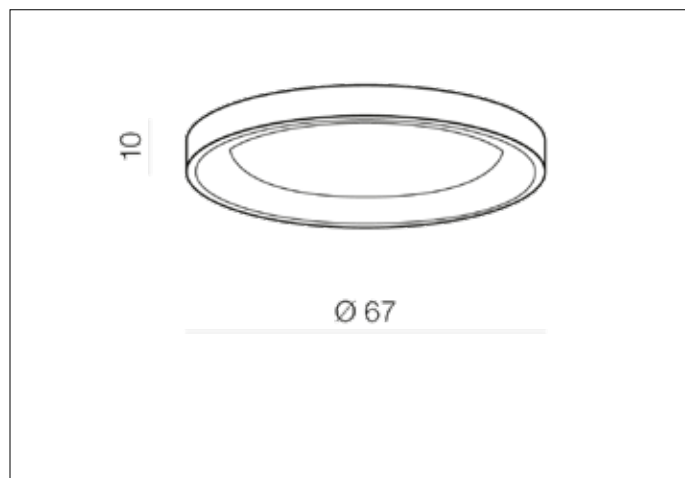

AZzardo[®]
LIGHTING

SILVAM 65 TOP
AZ2698, EAN 5901238426981

Dimensions height / width / length [cm] Product Specifications

Product	10 x 67 x N/A
Mounting inlet:	N/A x N/A x N/A
Ceiling base:	N/A x N/A x N/A
Shades	N/A x N/A x N/A

Line	DECORATIVE
Type	Top
Type of track	N/A
Colour	Light brown / White
Material	Rubber Wood / Acryl / Metal
Light source	1
Type of socket	LED INTEGRATED
Lumens	3250
Kelvins	3000
Beam angle	N/A
Dimmable	N/A
CCT	N/A
RGB	N/A
RA	N/A
App remote control	N/A
Remote control	N/A
Voltage	230V
Power	50W
Switch location	N/A
Protection class	IP20
Tilt	N/A
Rotation	N/A

Shipping info height / width / length [cm]

BOX 1:	14 x 74 x 74
BOX 2:	N/A x N/A x N/A
BOX 3:	N/A x N/A x N/A
Net weight [kg]	4,9
Gross weight [kg]	5,8

Energy efficiency

Azzardo Sp. z o.o.
ul. Strzeszyńska 33 60-479 Poznań,
NIP: 929-185-75-07