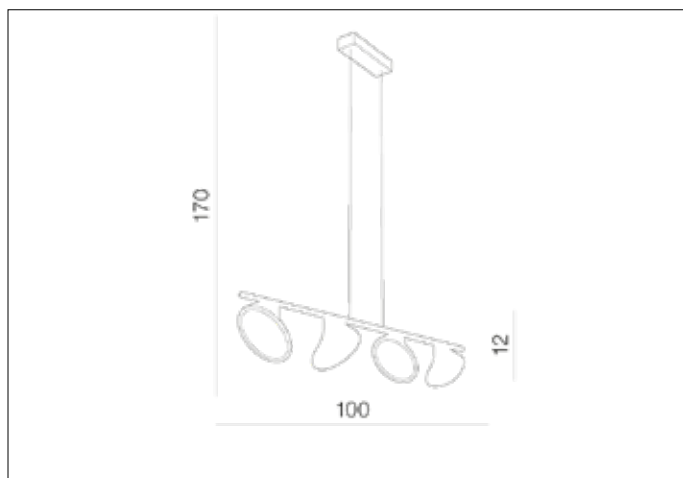

**AZzardo**<sup>®</sup>  
LIGHTING

CLAMOR BLACK  
AZ2696, EAN 5901238426967

## Dimensions height / width / length [cm] Product Specifications

Product	170 x 100 x 12
Mounting inlet:	N/A x N/A x N/A
Ceiling base:	3,5 x 23 x 5,5
Shades	12 x 15 x 12

Line	DECORATIVE
Type	Pendant
Type of track	N/A
Colour	Black
Material	Metal / Acryl
Light source	1
Type of socket	LED INTEGRATED
Lumens	2800
Kelvins	3000
Beam angle	N/A
Dimmable	N/A
CCT	N/A
RGB	N/A
RA	N/A
App remote control	N/A
Remote control	N/A
Voltage	230V
Power	40W
Switch location	N/A
Protection class	IP20
Tilt	N/A
Rotation	N/A

## Shipping info height / width / length [cm]

BOX 1:	18 x 26 x 106
BOX 2:	N/A x N/A x N/A
BOX 3:	N/A x N/A x N/A
Net weight [kg]	2,2
Gross weight [kg]	2,5