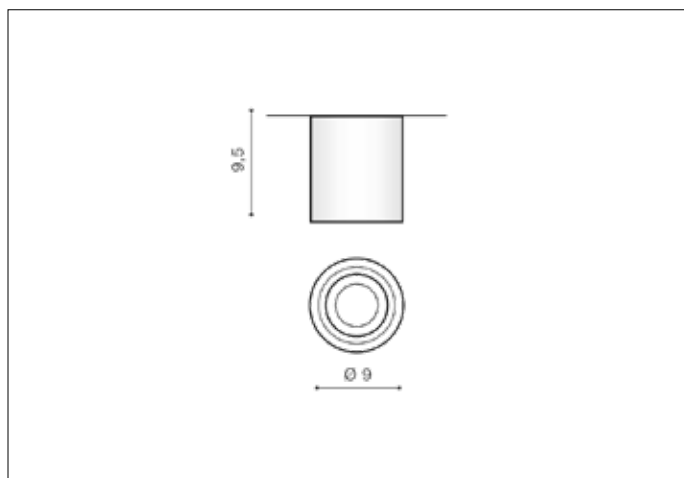

AZzardo[®]
LIGHTING

BRANT IP44 WHITE
AZ2690, EAN 5901238426905

Dimensions height / width / length [cm] Product Specifications

Product	9,5 x 9 x N/A
Mounting inlet:	N/A x N/A x N/A
Ceiling base:	N/A x N/A x N/A
Shades	N/A x N/A x N/A

Line	DECORATIVE
Type	Exposed Downlight
Type of track	N/A
Colour	White
Material	Aluminium
Light source	1
Type of socket	GU10
Lumens	N/A
Kelvins	N/A
Beam angle	N/A
Dimmable	N/A
CCT	N/A
RGB	N/A
RA	N/A
App remote control	N/A
Remote control	N/A
Voltage	230V
Power	max LED 50W
Switch location	N/A
Protection class	IP44
Tilt	N/A
Rotation	N/A

Shipping info height / width / length [cm]

BOX 1:	11 x 10 x 10
BOX 2:	N/A x N/A x N/A
BOX 3:	N/A x N/A x N/A
Net weight [kg]	0,4
Gross weight [kg]	0,45

Energy efficiency

N/A

Azzardo Sp. z o.o.
ul. Strzeszyńska 33 60-479 Poznań,
NIP: 929-185-75-07