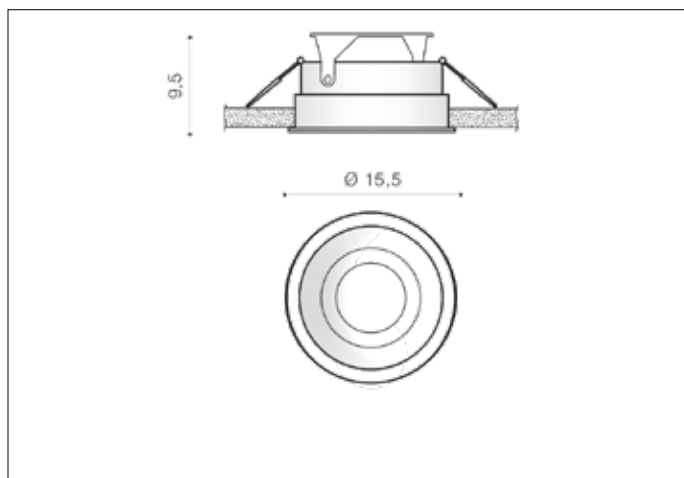

AZzardo[®]
LIGHTING

TORRES ES111 BLACK
AZ2685, EAN 5901238426851

Dimensions height / width / length [cm] Product Specifications

Product	9,5 x 15,5 x N/A
Mounting inlet:	9,2 x 14,5 x N/A
Ceiling base:	N/A x N/A x N/A
Shades	N/A x N/A x N/A

Line	TECHNICAL
Type	Downlight
Type of track	N/A
Colour	Black
Material	Aluminium
Light source	1
Type of socket	ES111
Lumens	N/A
Kelvins	N/A
Beam angle	N/A
Dimmable	N/A
CCT	N/A
RGB	N/A
RA	N/A
App remote control	N/A
Remote control	N/A
Voltage	230V
Power	max LED 50W
Switch location	N/A
Protection class	IP20
Tilt	45°
Rotation	N/A

Shipping info height / width / length [cm]

BOX 1:	11 x 16 x 16,5
BOX 2:	N/A x N/A x N/A
BOX 3:	N/A x N/A x N/A
Net weight [kg]	0,25
Gross weight [kg]	0,35

Energy efficiency

N/A

Azzardo Sp. z o.o.
ul. Strzeszyńska 33 60-479 Poznań,
NIP: 929-185-75-07