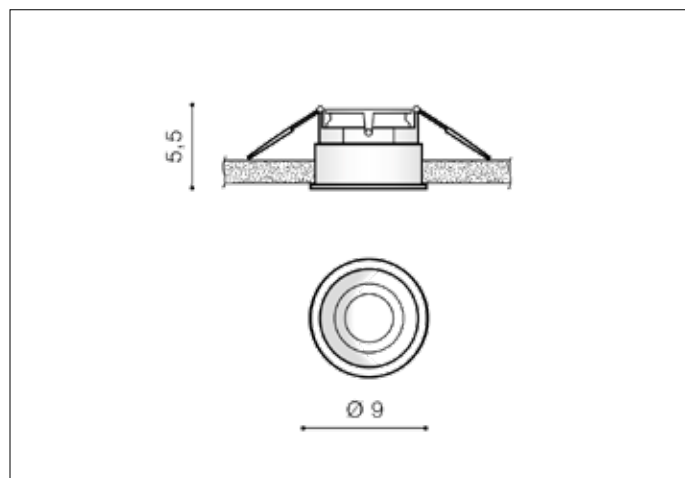

AZzardo[®]
LIGHTING

TORRES GU10 BLACK
AZ2683, EAN 5901238426837

Dimensions height / width / length [cm] Product Specifications

Product	5,5 x 9 x N/A
Mounting inlet:	5,2 x 8,2 x N/A
Ceiling base:	N/A x N/A x N/A
Shades	N/A x N/A x N/A

Line	TECHNICAL
Type	Downlight
Type of track	N/A
Colour	Black
Material	Aluminium
Light source	1
Type of socket	GU10
Lumens	N/A
Kelvins	N/A
Beam angle	N/A
Dimmable	N/A
CCT	N/A
RGB	N/A
RA	N/A
App remote control	N/A
Remote control	N/A
Voltage	230V
Power	max LED 40W
Switch location	N/A
Protection class	IP20
Tilt	45°
Rotation	N/A

Shipping info height / width / length [cm]

BOX 1:	6,5 x 11,5 x 10
BOX 2:	N/A x N/A x N/A
BOX 3:	N/A x N/A x N/A
Net weight [kg]	0,14
Gross weight [kg]	0,18

Energy efficiency

N/A

Azzardo Sp. z o.o.
ul. Strzeszyńska 33 60-479 Poznań,
NIP: 929-185-75-07