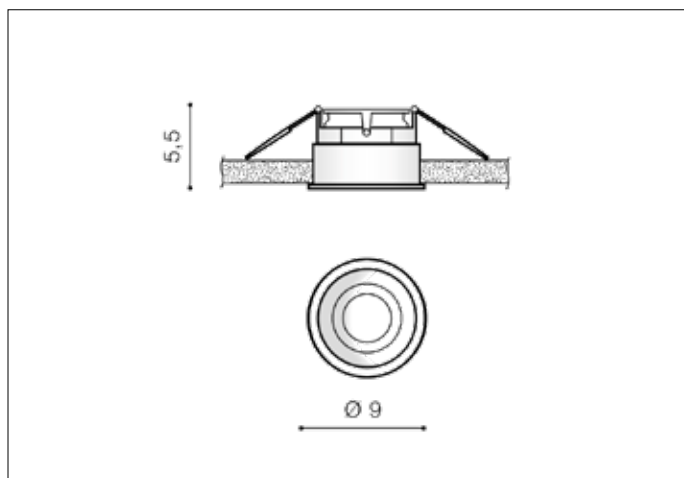

AZzardo[®]
LIGHTING

TORRES GU10 WHITE
AZ2682, EAN 5901238426820

Dimensions height / width / length [cm] Product Specifications

Product	5,5 x 9 x N/A
Mounting inlet:	5,2 x 8,2 x N/A
Ceiling base:	N/A x N/A x N/A
Shades	N/A x N/A x N/A

Line	TECHNICAL
Type	Downlight
Type of track	N/A
Colour	White
Material	Aluminium
Light source	1
Type of socket	GU10
Lumens	N/A
Kelvins	N/A
Beam angle	N/A
Dimmable	N/A
CCT	N/A
RGB	N/A
RA	N/A
App remote control	N/A
Remote control	N/A
Voltage	230V
Power	max LED 40W
Switch location	N/A
Protection class	IP20
Tilt	45°
Rotation	N/A

Shipping info height / width / length [cm]

BOX 1:	6,5 x 11,5 x 10
BOX 2:	N/A x N/A x N/A
BOX 3:	N/A x N/A x N/A
Net weight [kg]	0,14
Gross weight [kg]	0,18

Energy efficiency

N/A

Azzardo Sp. z o.o.
ul. Strzeszyńska 33 60-479 Poznań,
NIP: 929-185-75-07