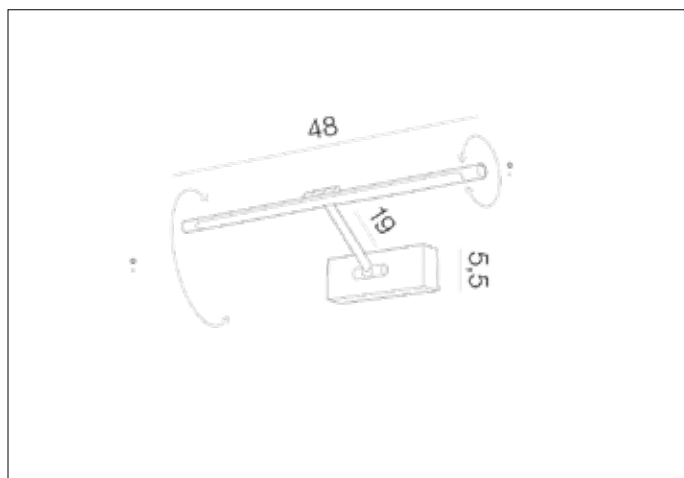

AZzardo[®]
LIGHTING

DAVINCI 48 GOLDEN
AZ2650, EAN 5901238426509

Dimensions height / width / length [cm] Product Specifications

Product	5,5 x 48 x 19
Mounting inlet:	N/A x N/A x N/A
Ceiling base:	N/A x N/A x N/A
Shades	1,6 x 48 x N/A

Line	DECORATIVE
Type	Wall
Type of track	N/A
Colour	Gold
Material	Metal / Acryl
Light source	1
Type of socket	LED INTEGRATED
Lumens	530
Kelvins	3000
Beam angle	N/A
Dimmable	N/A
CCT	N/A
RGB	N/A
RA	N/A
App remote control	N/A
Remote control	N/A
Voltage	230V
Power	8W
Switch location	N/A
Protection class	IP20
Tilt	160°
Rotation	180°

Shipping info height / width / length [cm]

BOX 1:	6 x 50 x 22
BOX 2:	N/A x N/A x N/A
BOX 3:	N/A x N/A x N/A
Net weight [kg]	0,7
Gross weight [kg]	0,8

Energy efficiency

Azzardo Sp. z o.o.
ul. Strzeszyńska 33 60-479 Poznań,
NIP: 929-185-75-07