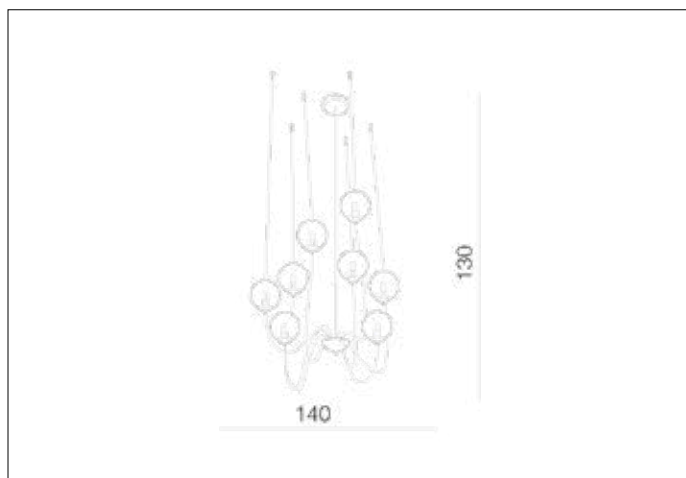

AZzardo[®]
LIGHTING

CONFLUX 8
AZ2639, EAN 5901238426394

Dimensions height / width / length [cm] Product Specifications

Product	130 x 140 x N/A
Mounting inlet:	N/A x N/A x N/A
Ceiling base:	2,5 / 2,5 x 12 / 1,5 x N/A
Shades	12 ~ 16 x 12 ~ 16 x N/A

Shipping info height / width / length [cm]

BOX 1:	21 x 57 x 57
BOX 2:	N/A x N/A x N/A
BOX 3:	N/A x N/A x N/A
Net weight [kg]	3,6
Gross weight [kg]	4

Energy efficiency

Azzardo Sp. z o.o.
ul. Strzeszyńska 33 60-479 Poznań,
NIP: 929-185-75-07

www.azzardolighting.com

Line	DECORATIVE
Type	Pendant
Type of track	N/A
Colour	Chrome / Black
Material	Glass / Metal
Light source	8
Type of socket	G9
Lumens	N/A
Kelvins	N/A
Beam angle	N/A
Dimmable	N/A
CCT	N/A
RGB	N/A
RA	N/A
App remote control	N/A
Remote control	N/A
Voltage	230V
Power	max LED 33W
Switch location	N/A
Protection class	IP20
Tilt	N/A
Rotation	N/A