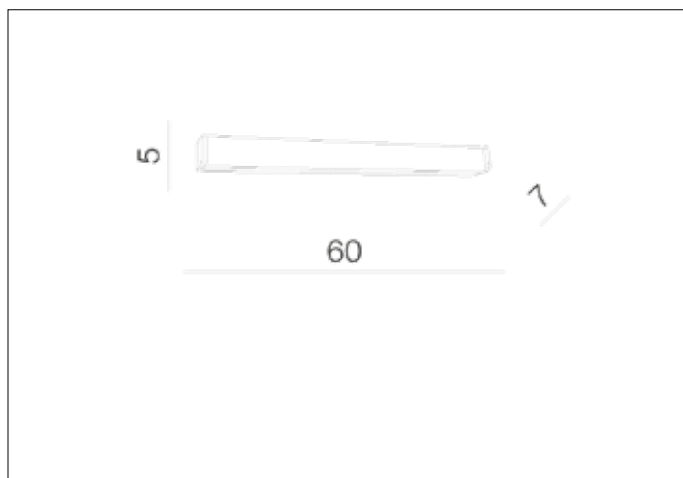

**AZzardo**<sup>®</sup>  
LIGHTING

PETER 60 4000 MATT BLACK  
AZ2615, EAN 5901238426158

## Dimensions height / width / length [cm] Product Specifications

Product	5 x 60 x 7
Mounting inlet:	N/A x N/A x N/A
Ceiling base:	N/A x N/A x N/A
Shades	N/A x N/A x N/A

Line	DECORATIVE
Type	Wall
Type of track	N/A
Colour	Matt Black
Material	Aluminium / PC
Light source	1
Type of socket	LED INTEGRATED
Lumens	800
Kelvins	4000
Beam angle	N/A
Dimmable	N/A
CCT	N/A
RGB	N/A
RA	N/A
App remote control	N/A
Remote control	N/A
Voltage	230V
Power	12W
Switch location	N/A
Protection class	IP44
Tilt	N/A
Rotation	N/A

## Shipping info height / width / length [cm]

BOX 1:	10,5 x 64 x 8,5
BOX 2:	N/A x N/A x N/A
BOX 3:	N/A x N/A x N/A
Net weight [kg]	1
Gross weight [kg]	1,2