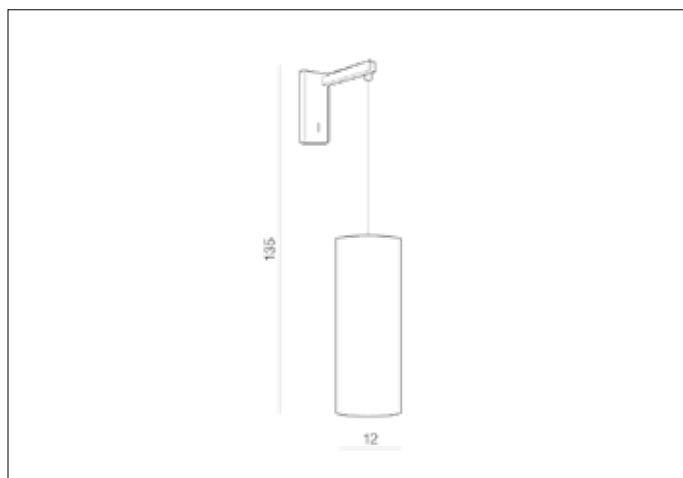

**AZzardo**<sup>®</sup>  
LIGHTING

ALMERIA GREY  
AZ2613, EAN 5901238426134

## Dimensions height / width / length [cm] Product Specifications

Product	135 x 12 x 24
Mounting inlet:	N/A x N/A x N/A
Ceiling base:	N/A x N/A x N/A
Shades	35 x 12 x N/A

Line	DECORATIVE
Type	Wall
Type of track	N/A
Colour	Grey
Material	Fabric / Metal
Light source	1
Type of socket	E27
Lumens	N/A
Kelvins	N/A
Beam angle	N/A
Dimmable	N/A
CCT	N/A
RGB	N/A
RA	N/A
App remote control	N/A
Remote control	N/A
Voltage	230V
Power	max LED 60W
Switch location	On the base
Protection class	IP20
Tilt	N/A
Rotation	N/A

## Shipping info height / width / length [cm]

BOX 1:	39 x 19 x 20
BOX 2:	N/A x N/A x N/A
BOX 3:	N/A x N/A x N/A
Net weight [kg]	1
Gross weight [kg]	1,1