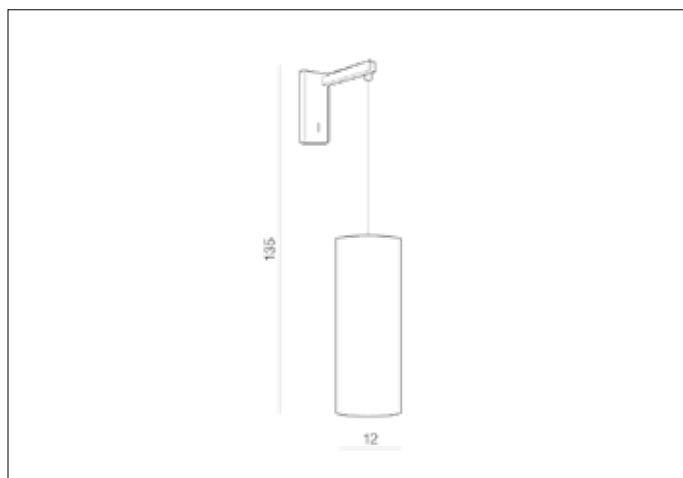

AZzardo[®]
LIGHTING

ALMERIA BLACK
AZ2611, EAN 5901238426110

Dimensions height / width / length [cm] Product Specifications

Product	135 x 12 x 24
Mounting inlet:	N/A x N/A x N/A
Ceiling base:	N/A x N/A x N/A
Shades	35 x 12 x N/A

Line	DECORATIVE
Type	Wall
Type of track	N/A
Colour	Black
Material	Fabric / Metal
Light source	1
Type of socket	E27
Lumens	N/A
Kelvins	N/A
Beam angle	N/A
Dimmable	N/A
CCT	N/A
RGB	N/A
RA	N/A
App remote control	N/A
Remote control	N/A
Voltage	230V
Power	max LED 60W
Switch location	On the base
Protection class	IP20
Tilt	N/A
Rotation	N/A

Shipping info height / width / length [cm]

BOX 1:	39 x 19 x 20
BOX 2:	N/A x N/A x N/A
BOX 3:	N/A x N/A x N/A
Net weight [kg]	1
Gross weight [kg]	1,1

Energy efficiency

N/A

Azzardo Sp. z o.o.
ul. Strzeszyńska 33 60-479 Poznań,
NIP: 929-185-75-07