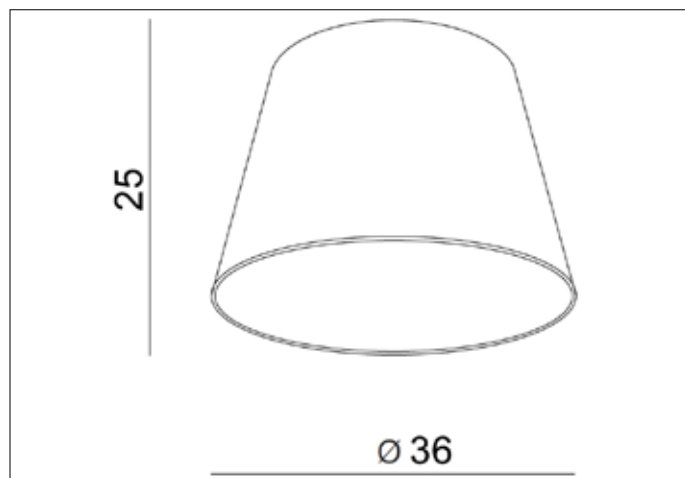

AZzardo[®]
LIGHTING

SHADE ZF 36 GREY
AZ2604, EAN 5901238426042

Dimensions height / width / length [cm] Product Specifications

Product	25 x 36 x N/A
Mounting inlet:	N/A x N/A x N/A
Ceiling base:	N/A x N/A x N/A
Shades	25 x 36 x N/A

Line	DECORATIVE
Type	Shade
Type of track	N/A
Colour	Grey
Material	Fabric / Metal
Light source	1
Type of socket	N/A
Lumens	N/A
Kelvins	N/A
Beam angle	N/A
Dimmable	N/A
CCT	N/A
RGB	N/A
RA	N/A
App remote control	N/A
Remote control	N/A
Voltage	N/AV
Power	N/A
Switch location	N/A
Protection class	N/A
Tilt	N/A
Rotation	N/A

Shipping info height / width / length [cm]

BOX 1:	29 x 38 x 38
BOX 2:	N/A x N/A x N/A
BOX 3:	N/A x N/A x N/A
Net weight [kg]	0,9
Gross weight [kg]	1

Energy efficiency

N/A

Azzardo Sp. z o.o.
ul. Strzeszyńska 33 60-479 Poznań,
NIP: 929-185-75-07