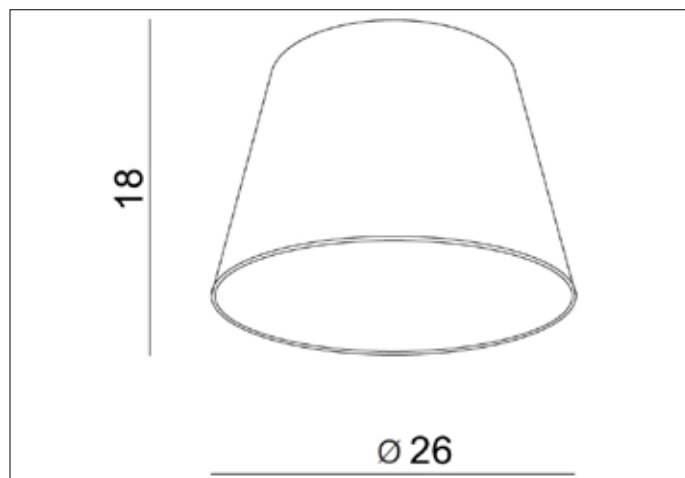

AZzardo[®]
LIGHTING

SHADE ZF 26 GREY
AZ2601, EAN 5901238426011

Dimensions height / width / length [cm] Product Specifications

Product	18 x 26 x N/A
Mounting inlet:	N/A x N/A x N/A
Ceiling base:	N/A x N/A x N/A
Shades	18 x 26 x N/A

Line	DECORATIVE
Type	Shade
Type of track	N/A
Colour	Grey
Material	Fabric / Metal
Light source	1
Type of socket	N/A
Lumens	N/A
Kelvins	N/A
Beam angle	N/A
Dimmable	N/A
CCT	N/A
RGB	N/A
RA	N/A
App remote control	N/A
Remote control	N/A
Voltage	N/AV
Power	N/A
Switch location	N/A
Protection class	N/A
Tilt	N/A
Rotation	N/A

Shipping info height / width / length [cm]

BOX 1:	26 x 28 x 28
BOX 2:	N/A x N/A x N/A
BOX 3:	N/A x N/A x N/A
Net weight [kg]	0,5
Gross weight [kg]	0,55

Energy efficiency

N/A

Azzardo Sp. z o.o.
ul. Strzeszyńska 33 60-479 Poznań,
NIP: 929-185-75-07