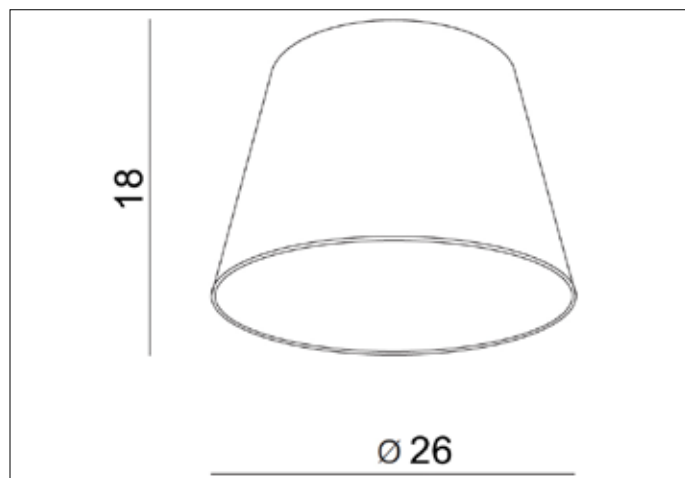

### Dimensions height / width / length [cm] Product Specifications

Product	18 x 26 x N/A
Mounting inlet:	N/A x N/A x N/A
Ceiling base:	N/A x N/A x N/A
Shades	18 x 26 x N/A

Line	DECORATIVE
Type	Shade
Type of track	N/A
Colour	Black
Material	Fabric / Metal
Light source	1
Type of socket	N/A
Lumens	N/A
Kelvins	N/A
Beam angle	N/A
Dimmable	N/A
CCT	N/A
RGB	N/A
RA	N/A
App remote control	N/A
Remote control	N/A
Voltage	N/AV
Power	N/A
Switch location	N/A
Protection class	N/A
Tilt	N/A
Rotation	N/A

### Shipping info height / width / length [cm]

BOX 1:	26 x 28 x 28
BOX 2:	N/A x N/A x N/A
BOX 3:	N/A x N/A x N/A
Net weight [kg]	0,5
Gross weight [kg]	0,55