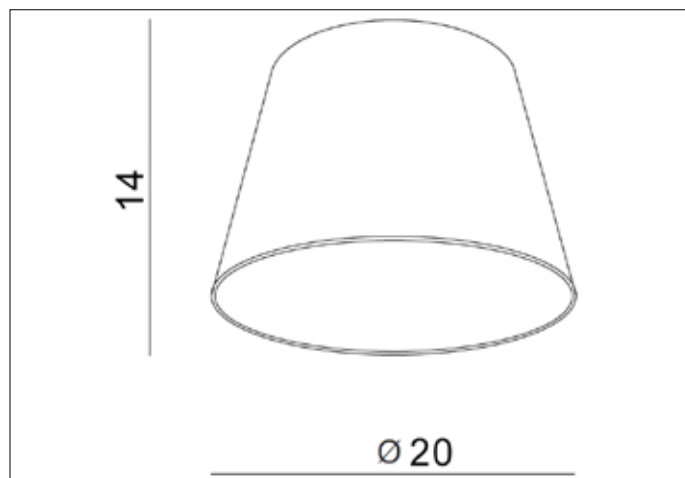

AZzardo[®]
LIGHTING

SHADE ZF 20 GREY
AZ2598, EAN 5901238425984

Dimensions height / width / length [cm] Product Specifications

Product	14 x 20 x N/A
Mounting inlet:	N/A x N/A x N/A
Ceiling base:	N/A x N/A x N/A
Shades	14 x 20 x N/A

Line	DECORATIVE
Type	Shade
Type of track	N/A
Colour	Grey
Material	Fabric / Metal
Light source	1
Type of socket	N/A
Lumens	N/A
Kelvins	N/A
Beam angle	N/A
Dimmable	N/A
CCT	N/A
RGB	N/A
RA	N/A
App remote control	N/A
Remote control	N/A
Voltage	N/AV
Power	N/A
Switch location	N/A
Protection class	N/A
Tilt	N/A
Rotation	N/A

Shipping info height / width / length [cm]

BOX 1:	18 x 24 x 24
BOX 2:	N/A x N/A x N/A
BOX 3:	N/A x N/A x N/A
Net weight [kg]	0,35
Gross weight [kg]	0,4

Energy efficiency

Azzardo Sp. z o.o.
ul. Strzeszyńska 33 60-479 Poznań,
NIP: 929-185-75-07