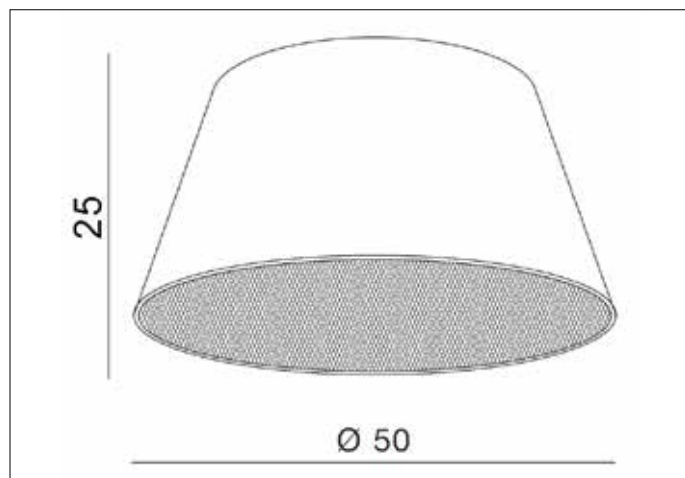

AZzardo[®]
LIGHTING

SHADE NF 50 WHITE
AZ2592, EAN 5901238425922

Dimensions height / width / length [cm] Product Specifications

Product	25 x 50 x N/A
Mounting inlet:	N/A x N/A x N/A
Ceiling base:	N/A x N/A x N/A
Shades	25 x 50 x N/A

Line	DECORATIVE
Type	Shade
Type of track	N/A
Colour	White
Material	Fabric / Metal
Light source	1
Type of socket	N/A
Lumens	N/A
Kelvins	N/A
Beam angle	N/A
Dimmable	N/A
CCT	N/A
RGB	N/A
RA	N/A
App remote control	N/A
Remote control	N/A
Voltage	N/AV
Power	N/A
Switch location	N/A
Protection class	N/A
Tilt	N/A
Rotation	N/A

Shipping info height / width / length [cm]

BOX 1:	30 x 53 x 53
BOX 2:	N/A x N/A x N/A
BOX 3:	N/A x N/A x N/A
Net weight [kg]	2
Gross weight [kg]	2,2

Energy efficiency

Azzardo Sp. z o.o.
ul. Strzeszyńska 33 60-479 Poznań,
NIP: 929-185-75-07