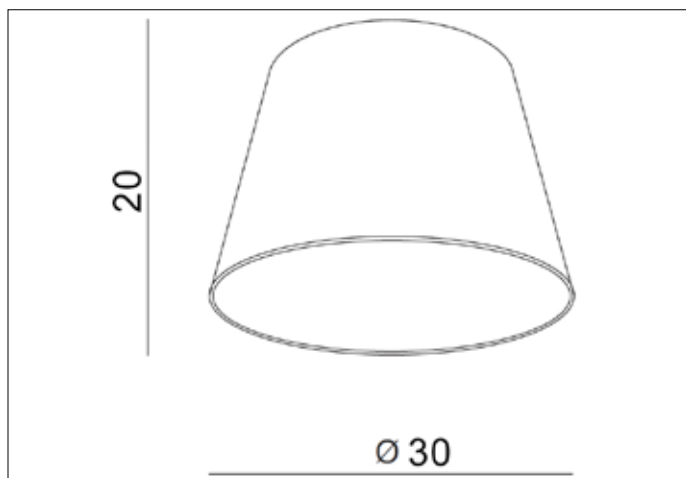

**AZzardo**<sup>®</sup>  
LIGHTING

SHADE ZF 30 WHITE  
AZ2588, EAN 5901238425885

### Dimensions height / width / length [cm] Product Specifications

Product	20 x 30 x N/A
Mounting inlet:	N/A x N/A x N/A
Ceiling base:	N/A x N/A x N/A
Shades	20 x 30 x N/A

Line	DECORATIVE
Type	Shade
Type of track	N/A
Colour	White
Material	Fabric / Metal
Light source	1
Type of socket	N/A
Lumens	N/A
Kelvins	N/A
Beam angle	N/A
Dimmable	N/A
CCT	N/A
RGB	N/A
RA	N/A
App remote control	N/A
Remote control	N/A
Voltage	N/AV
Power	N/A
Switch location	N/A
Protection class	N/A
Tilt	N/A
Rotation	N/A

### Shipping info height / width / length [cm]

BOX 1:	24 x 32 x 32
BOX 2:	N/A x N/A x N/A
BOX 3:	N/A x N/A x N/A
Net weight [kg]	0,6
Gross weight [kg]	0,65