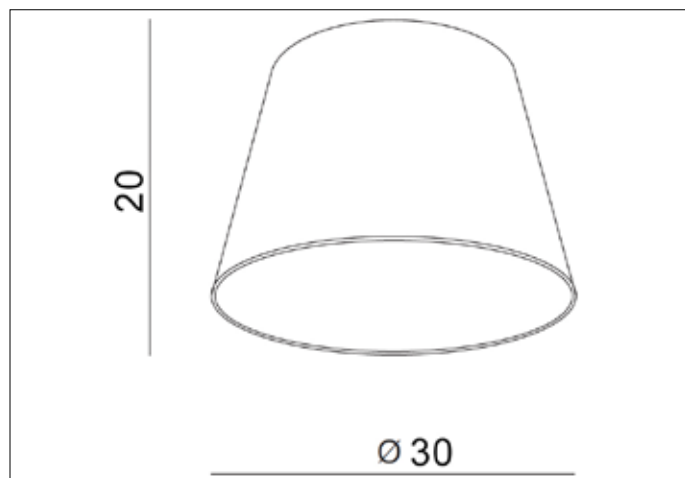

AZzardo[®]
LIGHTING

SHADE ZF 30 BLACK
AZ2586, EAN 5901238425861

Dimensions height / width / length [cm] Product Specifications

Product	20 x 30 x N/A
Mounting inlet:	N/A x N/A x N/A
Ceiling base:	N/A x N/A x N/A
Shades	20 x 30 x N/A

Line	DECORATIVE
Type	Shade
Type of track	N/A
Colour	Black
Material	Fabric / Metal
Light source	1
Type of socket	N/A
Lumens	N/A
Kelvins	N/A
Beam angle	N/A
Dimmable	N/A
CCT	N/A
RGB	N/A
RA	N/A
App remote control	N/A
Remote control	N/A
Voltage	N/AV
Power	N/A
Switch location	N/A
Protection class	N/A
Tilt	N/A
Rotation	N/A

Shipping info height / width / length [cm]

BOX 1:	24 x 32 x 32
BOX 2:	N/A x N/A x N/A
BOX 3:	N/A x N/A x N/A
Net weight [kg]	0,6
Gross weight [kg]	0,65

Energy efficiency

N/A

Azzardo Sp. z o.o.
ul. Strzeszyńska 33 60-479 Poznań,
NIP: 929-185-75-07