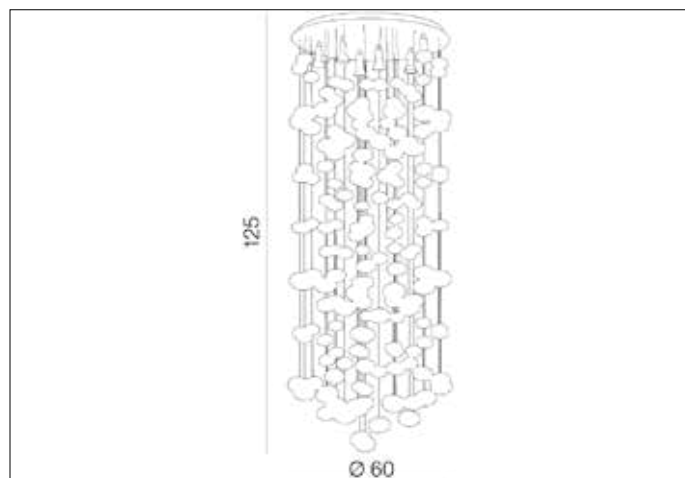

**AZzardo**<sup>®</sup>  
LIGHTING

LUVIA XL CHROME  
AZ2574, EAN 5901238425748

## Dimensions height / width / length [cm] Product Specifications

Product	125 x 60 x N/A
Mounting inlet:	N/A x N/A x N/A
Ceiling base:	2,5 x 58 x N/A
Shades	N/A x N/A x N/A

Line	DECORATIVE
Type	Top / Pendant
Type of track	N/A
Colour	Chrome
Material	Metal / Chrome / Glass
Light source	9
Type of socket	GU10
Lumens	N/A
Kelvins	N/A
Beam angle	N/A
Dimmable	N/A
CCT	N/A
RGB	N/A
RA	N/A
App remote control	N/A
Remote control	N/A
Voltage	230V
Power	max LED 40W
Switch location	N/A
Protection class	IP20
Tilt	N/A
Rotation	N/A

## Shipping info height / width / length [cm]

BOX 1:	35 x 65 x 65
BOX 2:	N/A x N/A x N/A
BOX 3:	N/A x N/A x N/A
Net weight [kg]	6,3
Gross weight [kg]	7