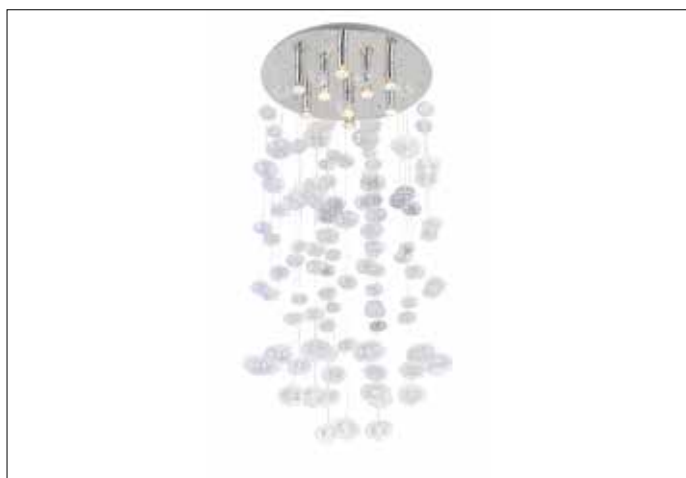

AZzardo[®]
LIGHTING

LUVIA XL CLEAR
AZ2573, EAN 5901238425731

Dimensions height / width / length [cm] Product Specifications

Product	125 x 60 x N/A
Mounting inlet:	N/A x N/A x N/A
Ceiling base:	2,5 x 58 x N/A
Shades	N/A x N/A x N/A

Line	DECORATIVE
Type	Top / Pendant
Type of track	N/A
Colour	Clear
Material	Metal / Chrome / Glass
Light source	9
Type of socket	GU10
Lumens	N/A
Kelvins	N/A
Beam angle	N/A
Dimmable	N/A
CCT	N/A
RGB	N/A
RA	N/A
App remote control	N/A
Remote control	N/A
Voltage	230V
Power	max LED 40W
Switch location	N/A
Protection class	IP20
Tilt	N/A
Rotation	N/A