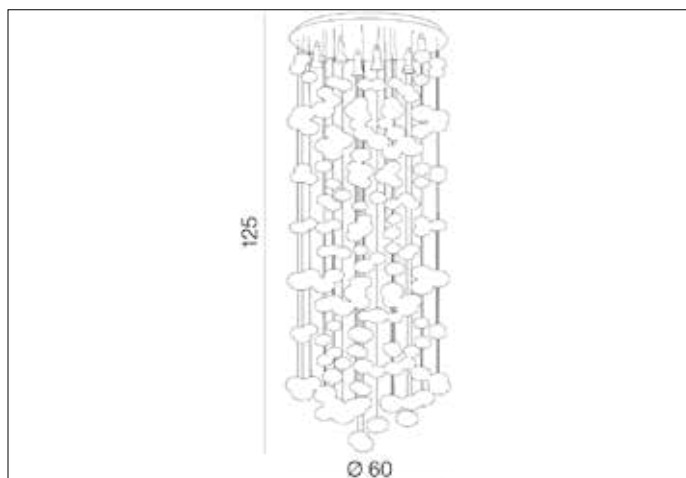

AZzardo[®]
LIGHTING

LUVIA XL CLEAR
AZ2573, EAN 5901238425731

Dimensions height / width / length [cm] Product Specifications

Product	125 x 60 x N/A
Mounting inlet:	N/A x N/A x N/A
Ceiling base:	2,5 x 58 x N/A
Shades	N/A x N/A x N/A

Line	DECORATIVE
Type	Top / Pendant
Type of track	N/A
Colour	Clear
Material	Metal / Chrome / Glass
Light source	9
Type of socket	GU10
Lumens	N/A
Kelvins	N/A
Beam angle	N/A
Dimmable	N/A
CCT	N/A
RGB	N/A
RA	N/A
App remote control	N/A
Remote control	N/A
Voltage	230V
Power	max LED 40W
Switch location	N/A
Protection class	IP20
Tilt	N/A
Rotation	N/A

Shipping info height / width / length [cm]

BOX 1:	35 x 65 x 65
BOX 2:	N/A x N/A x N/A
BOX 3:	N/A x N/A x N/A
Net weight [kg]	6,3
Gross weight [kg]	7

Energy efficiency

N/A

Azzardo Sp. z o.o.
ul. Strzeszyńska 33 60-479 Poznań,
NIP: 929-185-75-07