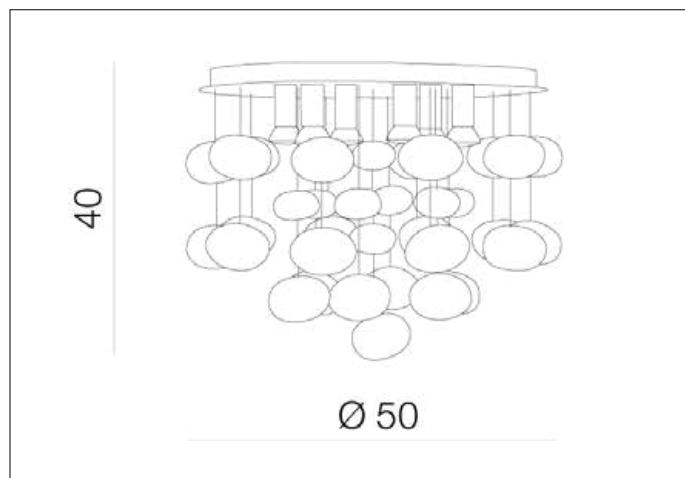

AZzardo[®]
LIGHTING

LUVIA CLEAR

AZ2572, EAN 5901238425724

Dimensions height / width / length [cm] Product Specifications

Product	40 x 50 x N/A
Mounting inlet:	N/A x N/A x N/A
Ceiling base:	2,5 x 48 x N/A
Shades	N/A x N/A x N/A

Line	DECORATIVE
Type	Top / Pendant
Type of track	N/A
Colour	Clear
Material	Metal / Chrome / Glass
Light source	6
Type of socket	GU10
Lumens	N/A
Kelvins	N/A
Beam angle	N/A
Dimmable	N/A
CCT	N/A
RGB	N/A
RA	N/A
App remote control	N/A
Remote control	N/A
Voltage	230V
Power	max LED 40W
Switch location	N/A
Protection class	IP20
Tilt	N/A
Rotation	N/A

Shipping info height / width / length [cm]

BOX 1:	24 x 53 x 53
BOX 2:	N/A x N/A x N/A
BOX 3:	N/A x N/A x N/A
Net weight [kg]	3,6
Gross weight [kg]	4

Energy efficiency

Azzardo Sp. z o.o.
ul. Strzeszyńska 33 60-479 Poznań,
NIP: 929-185-75-07