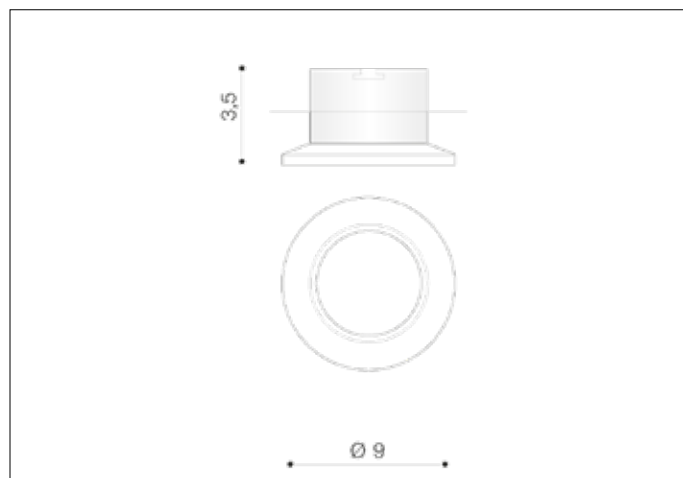

## Dimensions height / width / length [cm] Product Specifications

Product	3,5 x 9 x N/A
Mounting inlet:	3,1 x 6,5 x N/A
Ceiling base:	N/A x N/A x N/A
Shades	N/A x N/A x N/A

Line	TECHNICAL
Type	Downlight
Type of track	N/A
Colour	Matt Black
Material	Aluminium
Light source	1
Type of socket	GU10
Lumens	N/A
Kelvins	N/A
Beam angle	N/A
Dimmable	N/A
CCT	N/A
RGB	N/A
RA	N/A
App remote control	N/A
Remote control	N/A
Voltage	230V
Power	max LED 50W
Switch location	N/A
Protection class	IP20
Tilt	N/A
Rotation	N/A

## Shipping info height / width / length [cm]

BOX 1:	5 x 10,5 x 10,5
BOX 2:	N/A x N/A x N/A
BOX 3:	N/A x N/A x N/A
Net weight [kg]	0,1
Gross weight [kg]	0,14