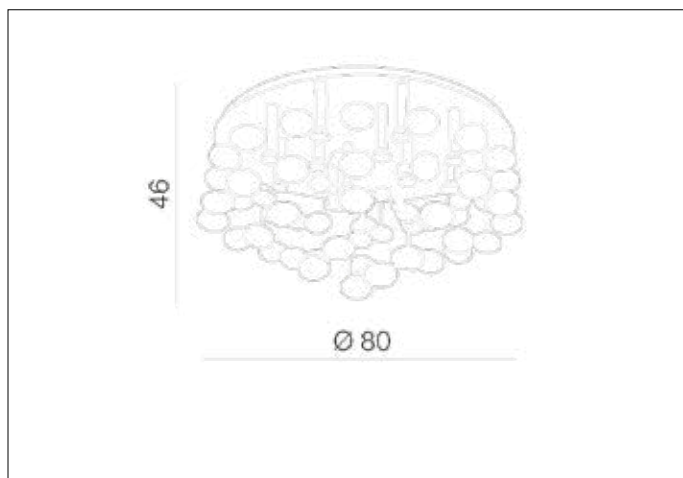

AZzardo[®]
LIGHTING

LUVIA 80 CHROME
AZ2542, EAN 5901238425427

Dimensions height / width / length [cm] Product Specifications

Product	46 x 80 x N/A
Mounting inlet:	N/A x N/A x N/A
Ceiling base:	2,5 x 78 x N/A
Shades	N/A x N/A x N/A

Line	DECORATIVE
Type	Top / Pendant
Type of track	N/A
Colour	Chrome
Material	Metal / Chrome / Glass
Light source	10
Type of socket	GU10
Lumens	N/A
Kelvins	N/A
Beam angle	N/A
Dimmable	N/A
CCT	N/A
RGB	N/A
RA	N/A
App remote control	N/A
Remote control	N/A
Voltage	230V
Power	max LED 40W
Switch location	N/A
Protection class	IP20
Tilt	N/A
Rotation	N/A

Shipping info height / width / length [cm]

BOX 1:	21 x 82 x 82
BOX 2:	N/A x N/A x N/A
BOX 3:	N/A x N/A x N/A
Net weight [kg]	8,4
Gross weight [kg]	9,3

Energy efficiency

Azzardo Sp. z o.o.
ul. Strzeszyńska 33 60-479 Poznań,
NIP: 929-185-75-07