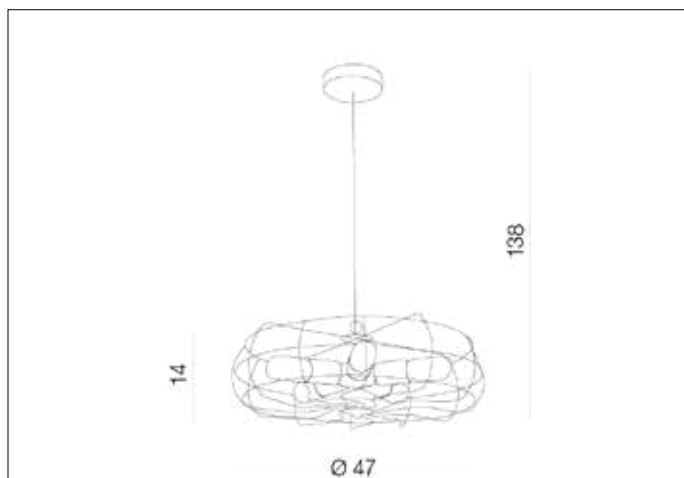

**AZzardo**<sup>®</sup>  
 LIGHTING

 FAN PENDANT  
 AZ2532, EAN 5901238425328

**Dimensions** height / width / length [cm] **Product Specifications**

Product	138 x 47 x N/A
Mounting inlet:	N/A x N/A x N/A
Ceiling base:	2,5 x 12 x N/A
Shades	14 x 47 x N/A

Line	DECORATIVE
Type	Pendant
Type of track	N/A
Colour	Black
Material	Metal
Light source	5
Type of socket	E27
Lumens	N/A
Kelvins	N/A
Beam angle	N/A
Dimmable	N/A
CCT	N/A
RGB	N/A
RA	N/A
App remote control	N/A
Remote control	N/A
Voltage	230V
Power	max LED 60W
Switch location	N/A
Protection class	IP20
Tilt	N/A
Rotation	N/A

**Shipping info** height / width / length [cm]

BOX 1:	20 x 49 x 49
BOX 2:	N/A x N/A x N/A
BOX 3:	N/A x N/A x N/A
Net weight [kg]	2,5
Gross weight [kg]	3

**Energy efficiency**

N/A

 Azzardo Sp. z o.o.  
 ul. Strzeszyńska 33 60-479 Poznań,  
 NIP: 929-185-75-07