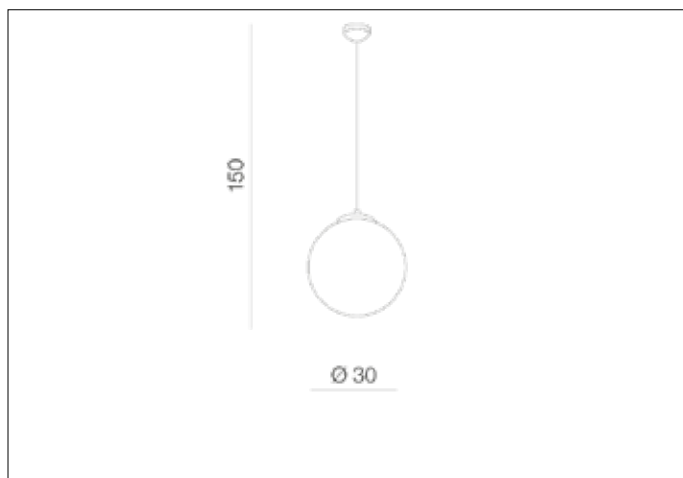

**AZzardo**<sup>®</sup>  
LIGHTING

WHITE BALL 30  
AZ2516, EAN 5901238425168

## Dimensions height / width / length [cm] Product Specifications

Product	150 x 30 x N/A
Mounting inlet:	N/A x N/A x N/A
Ceiling base:	5 x 10 x N/A
Shades	30 x 30 x N/A

Line	DECORATIVE
Type	Pendant
Type of track	N/A
Colour	White
Material	Glass / Metal
Light source	1
Type of socket	E27
Lumens	N/A
Kelvins	N/A
Beam angle	N/A
Dimmable	N/A
CCT	N/A
RGB	N/A
RA	N/A
App remote control	N/A
Remote control	N/A
Voltage	230V
Power	max LED 40W
Switch location	N/A
Protection class	IP20
Tilt	N/A
Rotation	N/A

## Shipping info height / width / length [cm]

BOX 1:	37 x 37 x 37
BOX 2:	N/A x N/A x N/A
BOX 3:	N/A x N/A x N/A
Net weight [kg]	2,2
Gross weight [kg]	2,5