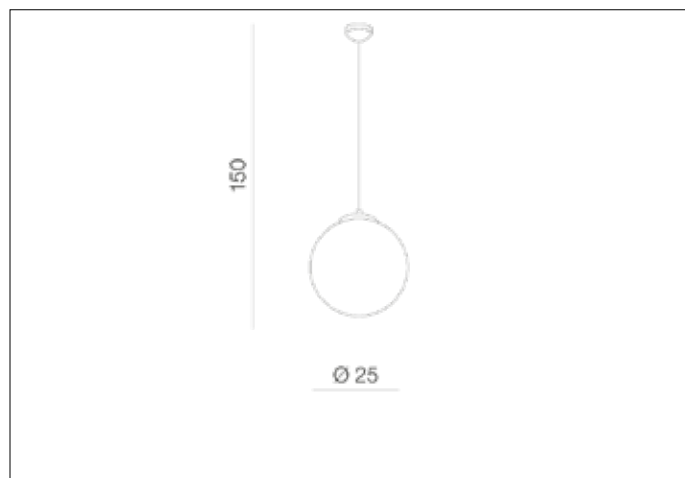

**AZzardo**<sup>®</sup>  
LIGHTING

WHITE BALL 25  
AZ2515, EAN 5901238425151

## Dimensions height / width / length [cm] Product Specifications

Product	150 x 25 x N/A
Mounting inlet:	N/A x N/A x N/A
Ceiling base:	5 x 10 x N/A
Shades	25 x 25 x N/A

Line	DECORATIVE
Type	Pendant
Type of track	N/A
Colour	White
Material	Glass / Metal
Light source	1
Type of socket	E27
Lumens	N/A
Kelvins	N/A
Beam angle	N/A
Dimmable	N/A
CCT	N/A
RGB	N/A
RA	N/A
App remote control	N/A
Remote control	N/A
Voltage	230V
Power	max LED 40W
Switch location	N/A
Protection class	IP20
Tilt	N/A
Rotation	N/A

## Shipping info height / width / length [cm]

BOX 1:	33 x 31 x 31
BOX 2:	N/A x N/A x N/A
BOX 3:	N/A x N/A x N/A
Net weight [kg]	1,6
Gross weight [kg]	1,8