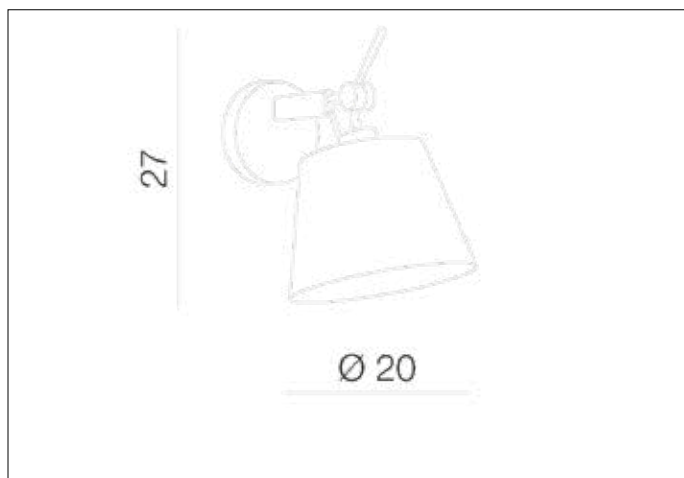

AZzardo[®]
LIGHTING

ZYTA WALL XS GREY
AZ2491, EAN 5901238424918

Dimensions height / width / length [cm] Product Specifications

Product	27 x 20 x 30
Mounting inlet:	N/A x N/A x N/A
Ceiling base:	N/A x N/A x N/A
Shades	14 x 20 x N/A

Line	DECORATIVE
Type	Wall
Type of track	N/A
Colour	Grey
Material	Aluminium / Fabric
Light source	1
Type of socket	E27
Lumens	N/A
Kelvins	N/A
Beam angle	N/A
Dimmable	N/A
CCT	N/A
RGB	N/A
RA	N/A
App remote control	N/A
Remote control	N/A
Voltage	230V
Power	max LED 60W
Switch location	On the base
Protection class	IP20
Tilt	180°
Rotation	350°

Shipping info height / width / length [cm]

BOX 1:	28 x 24 x 24
BOX 2:	N/A x N/A x N/A
BOX 3:	N/A x N/A x N/A
Net weight [kg]	1
Gross weight [kg]	1,2

Energy efficiency

Azzardo Sp. z o.o.
ul. Strzeszyńska 33 60-479 Poznań,
NIP: 929-185-75-07