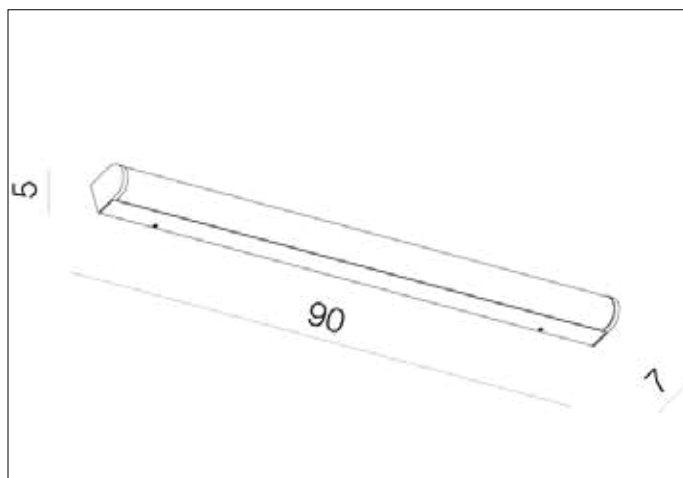

AZzardo[®]
LIGHTING

PETRA 90 4000 CHROME
AZ2475, EAN 5901238424758

Dimensions height / width / length [cm] Product Specifications

Product	5 x 90 x 7
Mounting inlet:	N/A x N/A x N/A
Ceiling base:	N/A x N/A x N/A
Shades	N/A x N/A x N/A

Line	DECORATIVE
Type	Wall
Type of track	N/A
Colour	Chrome
Material	Aluminium / PC
Light source	1
Type of socket	LED INTEGRATED
Lumens	1315
Kelvins	4000
Beam angle	N/A
Dimmable	N/A
CCT	N/A
RGB	N/A
RA	N/A
App remote control	N/A
Remote control	N/A
Voltage	230V
Power	18W
Switch location	N/A
Protection class	IP44
Tilt	N/A
Rotation	N/A

Shipping info height / width / length [cm]

BOX 1:	10 x 9 x 94
BOX 2:	N/A x N/A x N/A
BOX 3:	N/A x N/A x N/A
Net weight [kg]	1,3
Gross weight [kg]	1,5

Energy efficiency

Azzardo Sp. z o.o.
ul. Strzeszyńska 33 60-479 Poznań,
NIP: 929-185-75-07