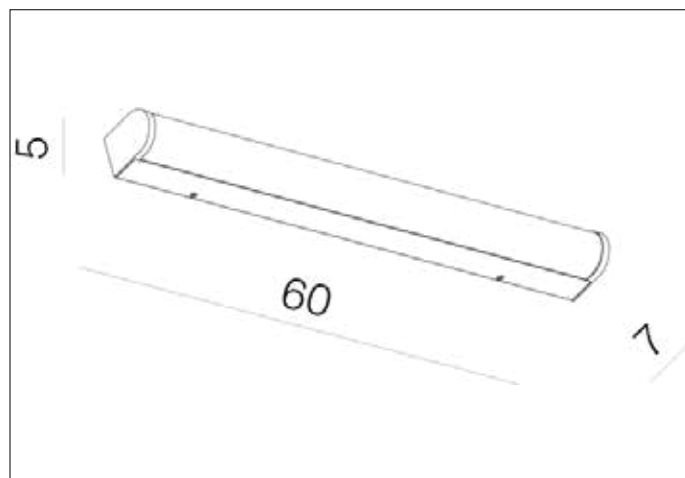

AZzardo[®]
LIGHTING

PETRA 60 4000 CHROME
AZ2473, EAN 5901238424734

Dimensions height / width / length [cm] Product Specifications

Product	5 x 60 x 7
Mounting inlet:	N/A x N/A x N/A
Ceiling base:	N/A x N/A x N/A
Shades	N/A x N/A x N/A

Line	DECORATIVE
Type	Wall
Type of track	N/A
Colour	Chrome
Material	Aluminium / PC
Light source	1
Type of socket	LED INTEGRATED
Lumens	800
Kelvins	4000
Beam angle	N/A
Dimmable	N/A
CCT	N/A
RGB	N/A
RA	N/A
App remote control	N/A
Remote control	N/A
Voltage	230V
Power	12W
Switch location	N/A
Protection class	IP44
Tilt	N/A
Rotation	N/A

Shipping info height / width / length [cm]

BOX 1:	10 x 65 x 9
BOX 2:	N/A x N/A x N/A
BOX 3:	N/A x N/A x N/A
Net weight [kg]	1,1
Gross weight [kg]	1,2

Energy efficiency

Azzardo Sp. z o.o.
ul. Strzeszyńska 33 60-479 Poznań,
NIP: 929-185-75-07