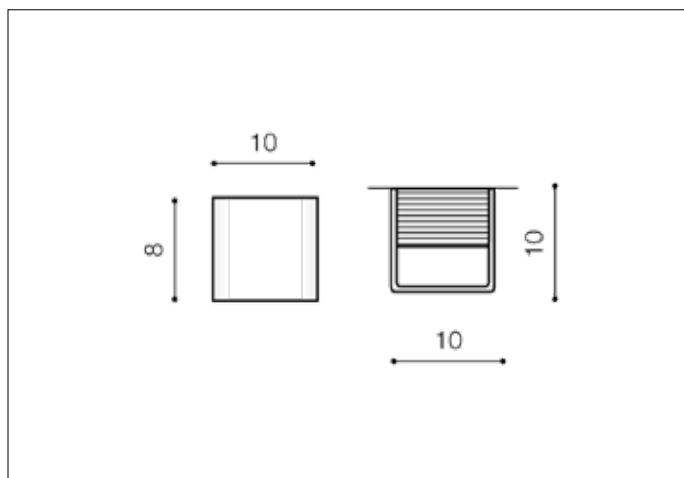

AZzardo[®]
LIGHTING

FELIX S WHITE
AZ2456, EAN 5901238424567

Dimensions height / width / length [cm] Product Specifications

Product	8 x 10 x 10
Mounting inlet:	N/A x N/A x N/A
Ceiling base:	N/A x N/A x N/A
Shades	N/A x N/A x N/A

Line	TECHNICAL
Type	Wall
Type of track	N/A
Colour	White
Material	Aluminium / Metal
Light source	1
Type of socket	LED INTEGRATED
Lumens	500
Kelvins	3000
Beam angle	N/A
Dimmable	N/A
CCT	N/A
RGB	N/A
RA	N/A
App remote control	N/A
Remote control	N/A
Voltage	230V
Power	6W
Switch location	N/A
Protection class	IP20
Tilt	N/A
Rotation	N/A

Shipping info height / width / length [cm]

BOX 1:	11,5 x 11,5 x 9
BOX 2:	N/A x N/A x N/A
BOX 3:	N/A x N/A x N/A
Net weight [kg]	0,4
Gross weight [kg]	0,5

Energy efficiency

Azzardo Sp. z o.o.
ul. Strzeszyńska 33 60-479 Poznań,
NIP: 929-185-75-07