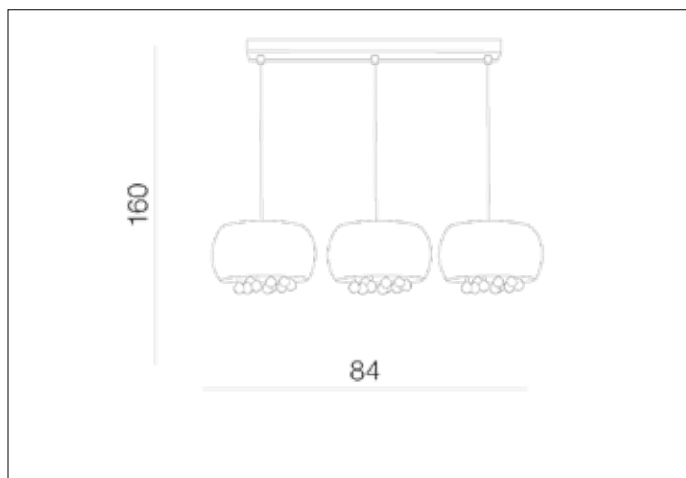

**AZzardo**<sup>®</sup>  
LIGHTING

QUINCE 3 LINE  
AZ2455, EAN 5901238424550

## Dimensions height / width / length [cm] Product Specifications

Product	160 x 84 x 23
Mounting inlet:	N/A x N/A x N/A
Ceiling base:	2,5 x 65 x 5
Shades	13,5 x 23 x N/A

Line	DECORATIVE
Type	Pendant
Type of track	N/A
Colour	White
Material	Metal / Crystal / Glass
Light source	3
Type of socket	G9
Lumens	N/A
Kelvins	N/A
Beam angle	N/A
Dimmable	N/A
CCT	N/A
RGB	N/A
RA	N/A
App remote control	N/A
Remote control	N/A
Voltage	230V
Power	max LED 40W
Switch location	N/A
Protection class	IP20
Tilt	N/A
Rotation	N/A

## Shipping info height / width / length [cm]

BOX 1:	21 x 80 x 35
BOX 2:	N/A x N/A x N/A
BOX 3:	N/A x N/A x N/A
Net weight [kg]	5,2
Gross weight [kg]	5,8