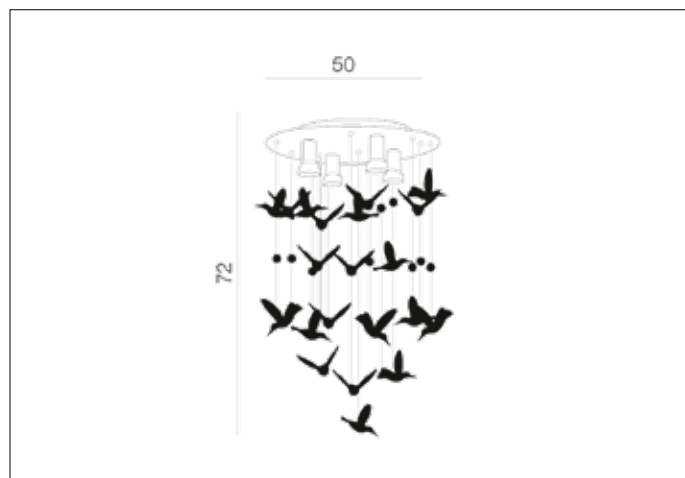

### Dimensions height / width / length [cm] Product Specifications

Product	72 x 50 x N/A
Mounting inlet:	N/A x N/A x N/A
Ceiling base:	2,5 x 40 x N/A
Shades	N/A x N/A x N/A

Line	DECORATIVE
Type	Top / Pendant
Type of track	N/A
Colour	Chrome
Material	Aluminium / Acryl / Glass
Light source	4
Type of socket	GU10
Lumens	N/A
Kelvins	N/A
Beam angle	N/A
Dimmable	N/A
CCT	N/A
RGB	N/A
RA	N/A
App remote control	N/A
Remote control	N/A
Voltage	230V
Power	max LED 40W
Switch location	N/A
Protection class	IP20
Tilt	N/A
Rotation	N/A

### Shipping info height / width / length [cm]

BOX 1:	17 x 46 x 46
BOX 2:	N/A x N/A x N/A
BOX 3:	N/A x N/A x N/A
Net weight [kg]	2,7
Gross weight [kg]	3