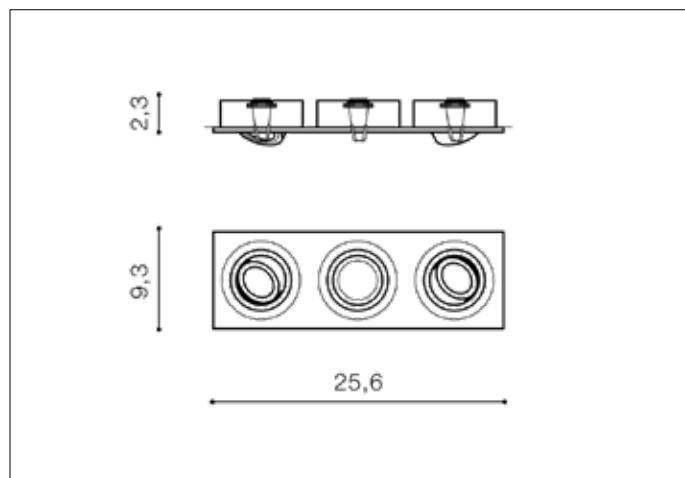

**AZzardo**<sup>®</sup>  
LIGHTING

CARO 3 SQUARE WHITE  
AZ2439, EAN 5901238424390

### Dimensions height / width / length [cm] Product Specifications

Product	2,3 x 25,6 x 9,3
Mounting inlet:	2 x 23,5 x 8
Ceiling base:	N/A x N/A x N/A
Shades	N/A x N/A x N/A

Line	TECHNICAL
Type	Downlight
Type of track	N/A
Colour	White
Material	Aluminium
Light source	3
Type of socket	GU10
Lumens	N/A
Kelvins	N/A
Beam angle	N/A
Dimmable	N/A
CCT	N/A
RGB	N/A
RA	N/A
App remote control	N/A
Remote control	N/A
Voltage	230V
Power	max LED 50W
Switch location	N/A
Protection class	IP20
Tilt	45°
Rotation	N/A

### Shipping info height / width / length [cm]

BOX 1:	4,5 x 27 x 10
BOX 2:	N/A x N/A x N/A
BOX 3:	N/A x N/A x N/A
Net weight [kg]	0,4
Gross weight [kg]	0,45