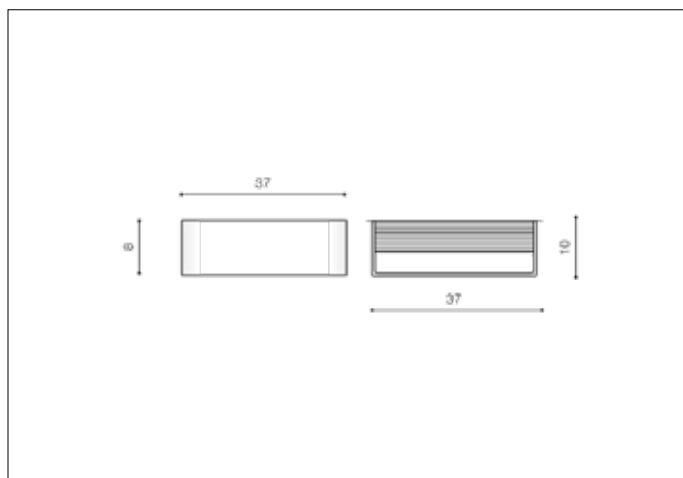

AZzardo[®]
LIGHTING

FELIX L

AZ2427, EAN 5901238424277

Dimensions height / width / length [cm] Product Specifications

Product	8 x 37 x 10
Mounting inlet:	N/A x N/A x N/A
Ceiling base:	N/A x N/A x N/A
Shades	N/A x N/A x N/A

Line	TECHNICAL
Type	Wall
Type of track	N/A
Colour	White
Material	Aluminium / Metal
Light source	1
Type of socket	LED INTEGRATED
Lumens	1010
Kelvins	3000
Beam angle	N/A
Dimmable	N/A
CCT	N/A
RGB	N/A
RA	N/A
App remote control	N/A
Remote control	N/A
Voltage	230V
Power	12W
Switch location	N/A
Protection class	IP20
Tilt	N/A
Rotation	N/A

Shipping info height / width / length [cm]

BOX 1:	11 x 41,5 x 9
BOX 2:	N/A x N/A x N/A
BOX 3:	N/A x N/A x N/A
Net weight [kg]	1
Gross weight [kg]	1,2

Energy efficiency

Azzardo Sp. z o.o.
ul. Strzeszyńska 33 60-479 Poznań,
NIP: 929-185-75-07